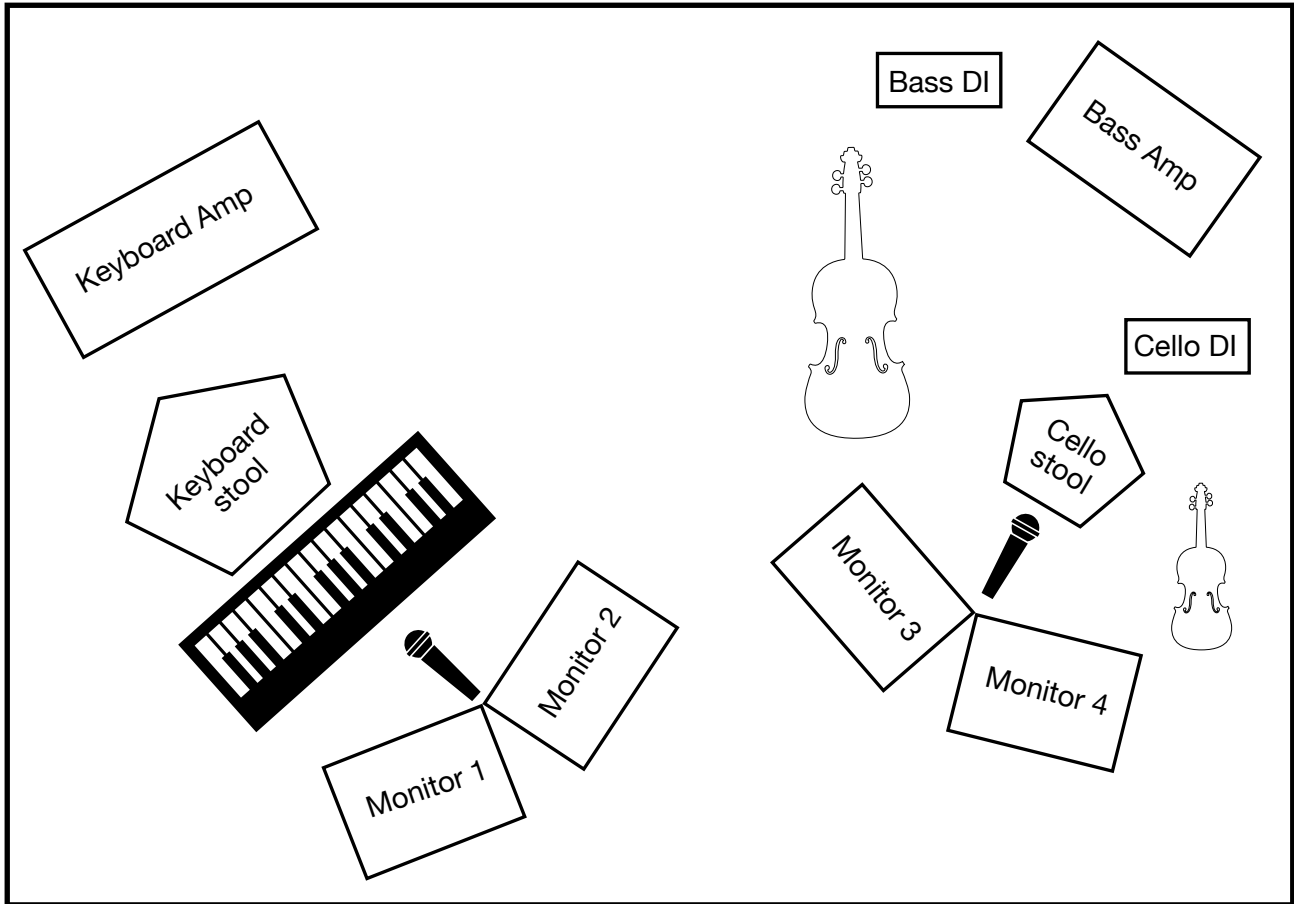

# GRANDIOS SENSIBEL - TECHNICAL RIDER

Melissa Klingelhofer - Keys and Lead Vox

Stage Right

Josh Platman - Cello, Double Bass

Stage Left

1 monitor each is also fine, thanks.

If there is a full 88-key keyboard and a bass amp at the venue then we would like to use those, please.

## Inputs

Channel	Instrument	Mic / Amp / DI
1	Keyboard	Venue amp or DI
2	Bass (DI or amp)	Venue amp or DI / Josh's amp
3	Cello (DI or amp)	Venue amp or DI / Josh's amp
4	Keyboard vocal	SM58 or equivalent
5	Bass vocal	SM58 or equivalent

Our only diva demands are no spicy food (Melissa) and absolutely no cucumber, for it is the spawn of Satan (Josh).

Thanks for having us!