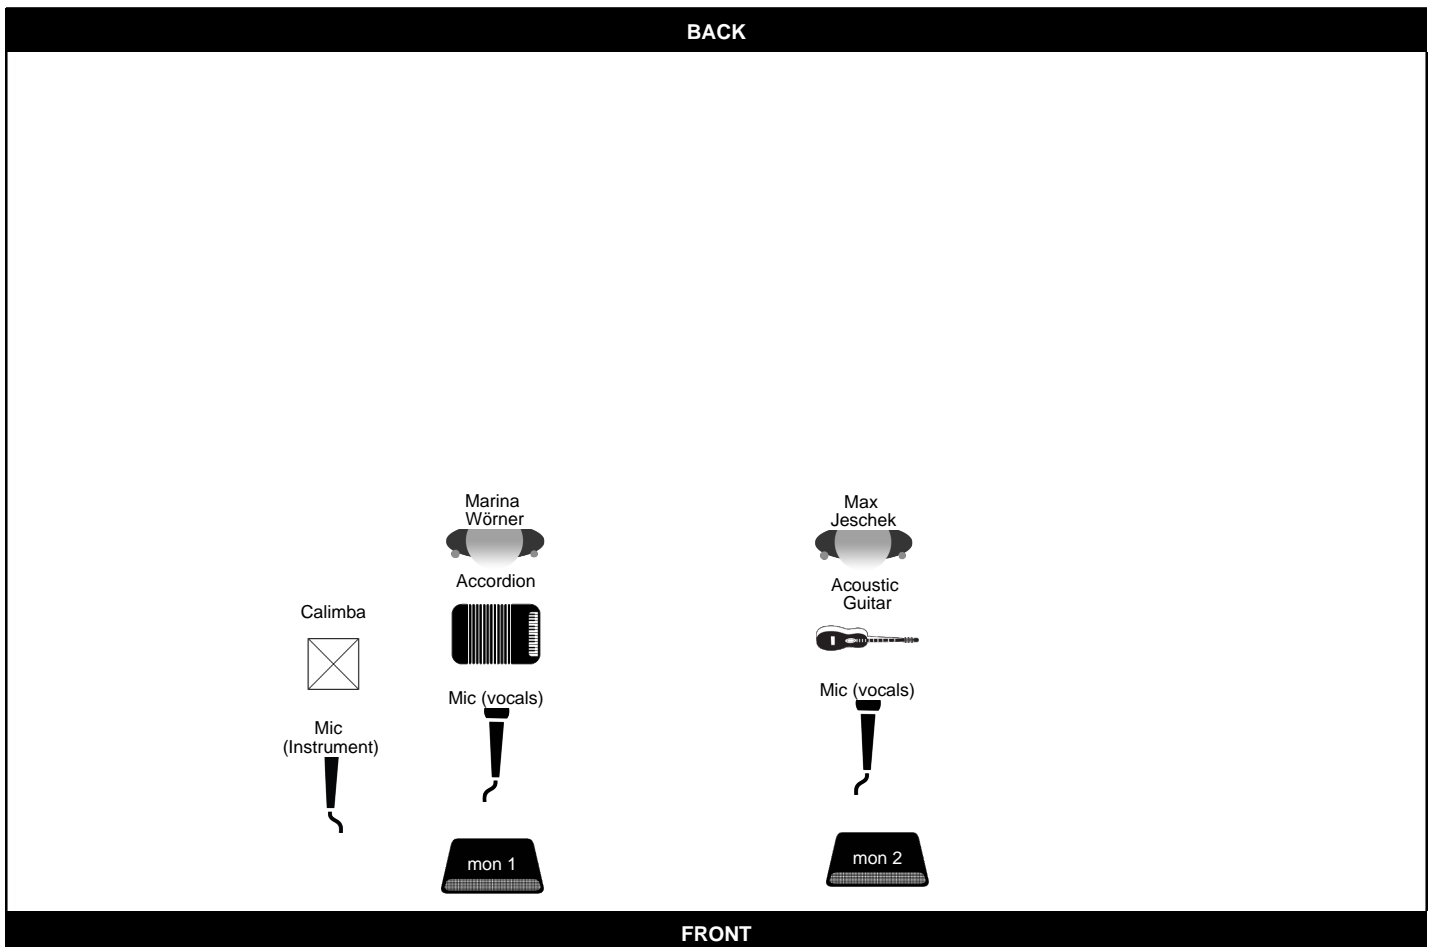

MAMA (MAMA)

Made using:
MyStagePlan

<http://www.mama-rocks.com>

Contact: Max Jeschek (0176 69642178 / max.jeschek@mama-rocks.com)

Extra Info

Monitor Groups

Group	Soundmix
Group 1	Group 1
Group 2	Group 2