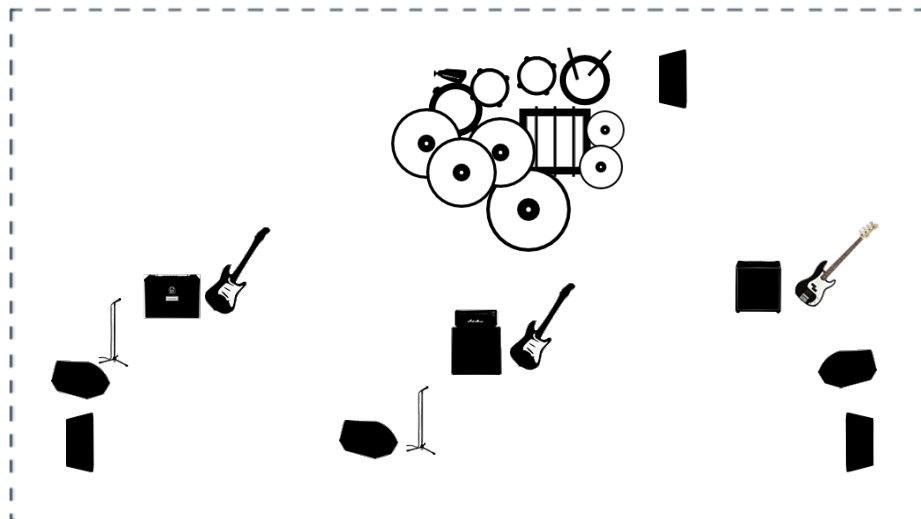

# Marcus Hoehne Band Full-Set

## Channels List

	Instrument	Microphone	Effects (optional)	Comments
1	Bass	DI - Línea		Bass
2	Tom	Sennheiser E604		Tom Patzi
3	Electric guitar	Shure SM57		E-Gitarre Timo
4	Electric guitar	Shure SM57		E-Gitarre Marcus
5	Cowbell	AKG C414		Cowbell Petzi
6	Crash	AKG C414		Crash Petzi
7	Crash	AKG C414		Crash Petzi
8	Bass Drum	Shure Beta52		Bass Petzi
9	Snare Drum	Shure SM57		Snare Petzi
10	Tom	Sennheiser E604		Tom Petzi
11	Hi-hat	Shure SM57		Hi-hat Petzi
12	Ride	AKG C414		Ride Petzi
13	Floor tom	Shure SM57		Floor Tom Petzi
14	Crash	AKG C414		Crash Petzi
15	Splash	AKG C414		Splash Petzi
16	Amplifier (Bass)	Shure Beta52		Bassverstärker
17	Amplifier (head + cabinet)	Shure SM57		Gitarrenverstärker Marcus
18	Amplifier (small)	Shure SM57		Gitarrenverstärker Timo
19	Vocals	Shure SM58		Gesang Marcus
20	Vocals	Shure SM58		Gesang Timo