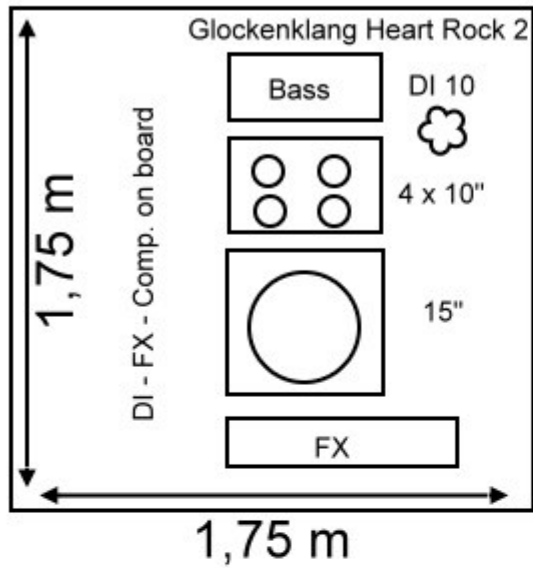

Bernd

Guido

Mike

 = DI	Stagerider - crowd goes crazy Minimalkonfig. Drums (Kick + 2 Overheads)
 = Mic.	

Mike

Input Liste Stagebox

Artist	Crowd Goes Crazy
Venue	
Date	
FOH	
Monitors	1x Stage left, 1x Drums, 2 x Stage center, 1 x Stage right

Ch.	Description	Mic/DI	Wer ?	Position	FOH Insert
1	Bassdrum	Mic	Frank	Drumset	
2	Snare HiHat (optional)	Mic	Frank	Drumset	
3	Tom 1 (optional)	Mic	Frank	Drumset	
4	Tom 2 (optional)	Mic	Frank	Drumset	
5	Tom 3 (optional)	Mic	Frank	Drumset	
6	Hi Hat (optional)	Mic	Frank	Drumset	
7	Overhead L	Mic	Frank	Drumset	
8	Overhead R	Mic	Frank	Drumset	
9	Vocals / Harp Drums	Mic	Frank	Drumset	
10	Bass	DI	Bernd	Stage left	
11	Keyboard	DI	Mike	Stage left	
12	Organ	DI	Mike	Stage left	
13	Vocals @ Keys	Mic	Mike	Stage left	
14	Rhy. Guitar	Mic	Mike	Stage left	
15	Main Vocals	Mic	Mike	Stage Center	
16	Guitar	Mic	Guido.	Stage right	
17					
18					
19					
20					
21					
22					
23					
24					
25					
26					
27					
28					
29					
30					
31					
32					

Notes

Drums: BD 18", SD 14", T1 14", T2 8", Bongo 6" + 8", 4pc. Octobans, 1 China 18", 1 Ride 20", 1 Crash 18", 1 Crash 14", Splash 12", Splash 6", HiHat 14", Div. Perc./Cowbell, Cowbell Foot.

An Stage left vorn (Mike) + hinten (Bernd) je 4 x 230V, an Stage right hinten (Guido) 4 x 230V.