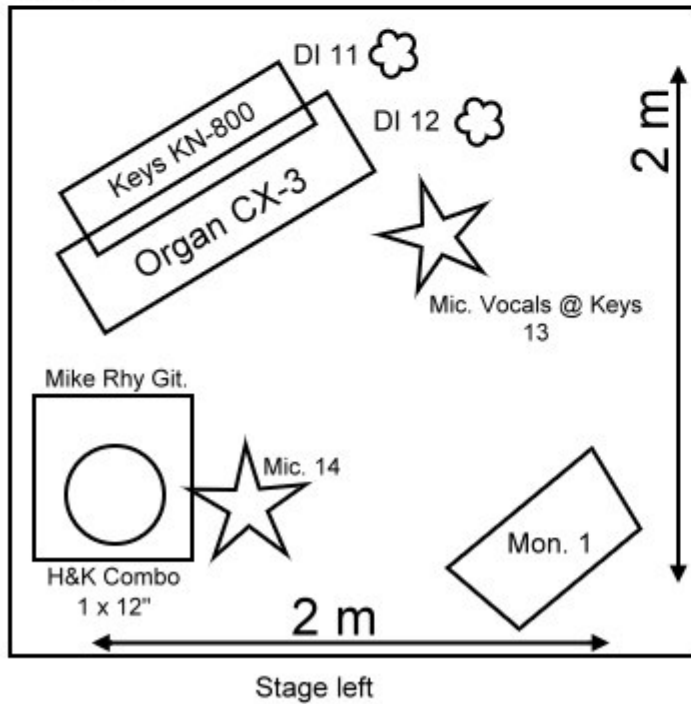

Bernd

Guido

Mike

 = DI	Stagerider - crowd goes crazy Minimalkonfig. Drums (Kick + 2 Overheads)
 = Mic.	

Mike

Input Liste Stagebox

Artist	Crowd Goes Crazy
Venue	
Date	
FOH	
Monitors	1x Stage left, 1x Drums, 2 x Stage center, 1 x Stage right

Ch.	Description	Mic/DI	Wer ?	Position	FOH Insert
1	Bassdrum	Mic	Frank	Drumset	
2	Snare HiHat (optional)	Mic	Frank	Drumset	
3	Tom 1 (optional)	Mic	Frank	Drumset	
4	Tom 2 (optional)	Mic	Frank	Drumset	
5	Tom 3 (optional)	Mic	Frank	Drumset	
6	Hi Hat (optional)	Mic	Frank	Drumset	
7	Overhead L	Mic	Frank	Drumset	
8	Overhead R	Mic	Frank	Drumset	
9	Vocals / Harp Drums	Mic	Frank	Drumset	
10	Bass	DI	Bernd	Stage left	
11	Keyboard	DI	Mike	Stage left	
12	Organ	DI	Mike	Stage left	
13	Vocals @ Keys	Mic	Mike	Stage left	
14	Rhy. Guitar	Mic	Mike	Stage left	
15	Main Vocals	Mic	Mike	Stage Center	
16	Guitar	Mic	Guido.	Stage right	
17					
18					
19					
20					
21					
22					
23					
24					
25					
26					
27					
28					
29					
30					
31					
32					

Notes

Drums: BD 18", SD 14", T1 14", T2 8", Bongo 6" + 8", 4pc. Octobans, 1 China 18", 1 Ride 20", 1 Crash 18", 1 Crash 14", Splash 12", Splash 6", HiHat 14", Div. Perc./Cowbell, Cowbell Foot.

An Stage left vorn (Mike) + hinten (Bernd) je 4 x 230V, an Stage right hinten (Guido) 4 x 230V.