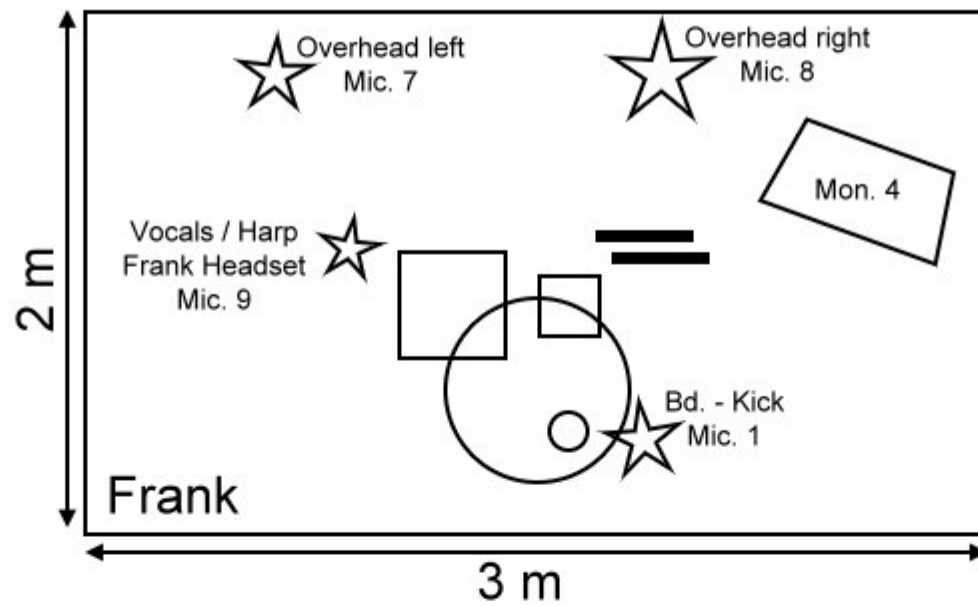

Bernd

Guido

Mike

 = DI	Stagerider - crowd goes crazy Minimalkonfig. Drums (Kick + 2 Overheads)
 = Mic.	

Mike

Input Liste Stagebox

Artist	Crowd Goes Crazy
Venue	
Date	
FOH	
Monitors	1x Stage left, 1x Drums, 2 x Stage center, 1 x Stage right

Ch.	Description	Mic/DI	Wer ?	Position	FOH Insert
1	Bassdrum	Mic	Frank	Drumset	
2	Snare HiHat (optional)	Mic	Frank	Drumset	
3	Tom 1 (optional)	Mic	Frank	Drumset	
4	Tom 2 (optional)	Mic	Frank	Drumset	
5	Tom 3 (optional)	Mic	Frank	Drumset	
6	Hi Hat (optional)	Mic	Frank	Drumset	
7	Overhead L	Mic	Frank	Drumset	
8	Overhead R	Mic	Frank	Drumset	
9	Vocals / Harp Drums	Mic	Frank	Drumset	
10	Bass	DI	Bernd	Stage left	
11	Keyboard	DI	Mike	Stage left	
12	Organ	DI	Mike	Stage left	
13	Vocals @ Keys	Mic	Mike	Stage left	
14	Rhy. Guitar	Mic	Mike	Stage left	
15	Main Vocals	Mic	Mike	Stage Center	
16	Guitar	Mic	Guido.	Stage right	
17					
18					
19					
20					
21					
22					
23					
24					
25					
26					
27					
28					
29					
30					
31					
32					

Notes

Drums: BD 18", SD 14", T1 14", T2 8", Bongo 6" + 8", 4pc. Octobans, 1 China 18", 1 Ride 20", 1 Crash 18", 1 Crash 14", Splash 12", Splash 6", HiHat 14", Div. Perc./Cowbell, Cowbell Foot.

An Stage left vorn (Mike) + hinten (Bernd) je 4 x 230V, an Stage right hinten (Guido) 4 x 230V.