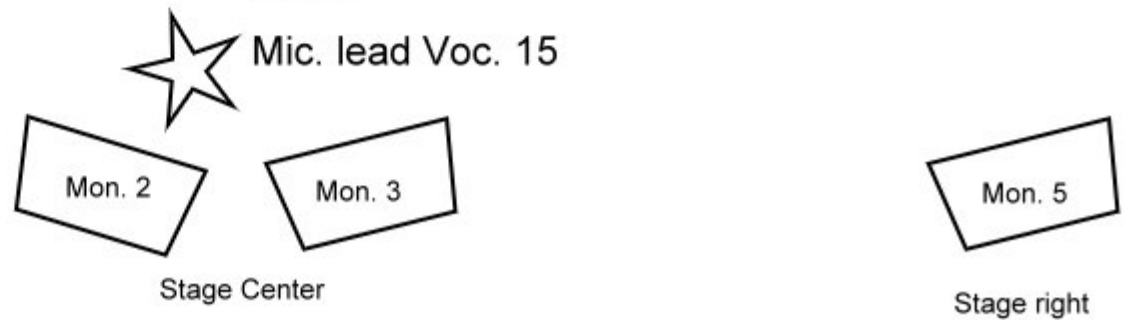

Bernd

Guido

Mike

 = DI	Stagerider - crowd goes crazy Minimalkonfig. Drums (Kick + 2 Overheads)
 = Mic.	

Mike

Input Liste Stagebox

Artist	Crowd Goes Crazy
Venue	
Date	
FOH	
Monitors	1x Stage left, 1x Drums, 2 x Stage center, 1 x Stage right

Ch.	Description	Mic/DI	Wer ?	Position	FOH Insert
1	Bassdrum	Mic	Frank	Drumset	
2	Snare HiHat (optional)	Mic	Frank	Drumset	
3	Tom 1 (optional)	Mic	Frank	Drumset	
4	Tom 2 (optional)	Mic	Frank	Drumset	
5	Tom 3 (optional)	Mic	Frank	Drumset	
6	Hi Hat (optional)	Mic	Frank	Drumset	
7	Overhead L	Mic	Frank	Drumset	
8	Overhead R	Mic	Frank	Drumset	
9	Vocals / Harp Drums	Mic	Frank	Drumset	
10	Bass	DI	Bernd	Stage left	
11	Keyboard	DI	Mike	Stage left	
12	Organ	DI	Mike	Stage left	
13	Vocals @ Keys	Mic	Mike	Stage left	
14	Rhy. Guitar	Mic	Mike	Stage left	
15	Main Vocals	Mic	Mike	Stage Center	
16	Guitar	Mic	Guido.	Stage right	
17					
18					
19					
20					
21					
22					
23					
24					
25					
26					
27					
28					
29					
30					
31					
32					

Notes

Drums: BD 18", SD 14", T1 14", T2 8", Bongo 6" + 8", 4pc. Octobans, 1 China 18", 1 Ride 20", 1 Crash 18", 1 Crash 14", Splash 12", Splash 6", HiHat 14", Div. Perc./Cowbell, Cowbell Foot.

An Stage left vorn (Mike) + hinten (Bernd) je 4 x 230V, an Stage right hinten (Guido) 4 x 230V.