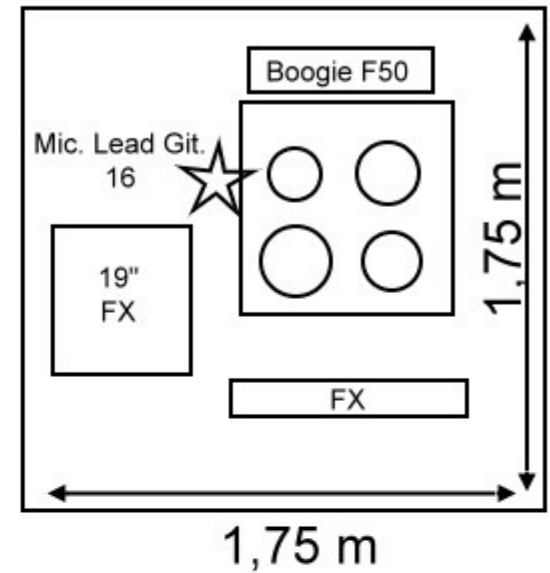

Bernd

Guido

Mike

 = DI	Stagerider - crowd goes crazy Minimalkonfig. Drums (Kick + 2 Overheads)
 = Mic.	

Mike

Input Liste Stagebox

Artist	Crowd Goes Crazy
Venue	
Date	
FOH	
Monitors	1x Stage left, 1x Drums, 2 x Stage center, 1 x Stage right

Ch.	Description	Mic/DI	Wer ?	Position	FOH Insert
1	Bassdrum	Mic	Frank	Drumset	
2	Snare HiHat (optional)	Mic	Frank	Drumset	
3	Tom 1 (optional)	Mic	Frank	Drumset	
4	Tom 2 (optional)	Mic	Frank	Drumset	
5	Tom 3 (optional)	Mic	Frank	Drumset	
6	Hi Hat (optional)	Mic	Frank	Drumset	
7	Overhead L	Mic	Frank	Drumset	
8	Overhead R	Mic	Frank	Drumset	
9	Vocals / Harp Drums	Mic	Frank	Drumset	
10	Bass	DI	Bernd	Stage left	
11	Keyboard	DI	Mike	Stage left	
12	Organ	DI	Mike	Stage left	
13	Vocals @ Keys	Mic	Mike	Stage left	
14	Rhy. Guitar	Mic	Mike	Stage left	
15	Main Vocals	Mic	Mike	Stage Center	
16	Guitar	Mic	Guido.	Stage right	
17					
18					
19					
20					
21					
22					
23					
24					
25					
26					
27					
28					
29					
30					
31					
32					

Notes

Drums: BD 18", SD 14", T1 14", T2 8", Bongo 6" + 8", 4pc. Octobans, 1 China 18", 1 Ride 20", 1 Crash 18", 1 Crash 14", Splash 12", Splash 6", HiHat 14", Div. Perc./Cowbell, Cowbell Foot.

An Stage left vorn (Mike) + hinten (Bernd) je 4 x 230V, an Stage right hinten (Guido) 4 x 230V.