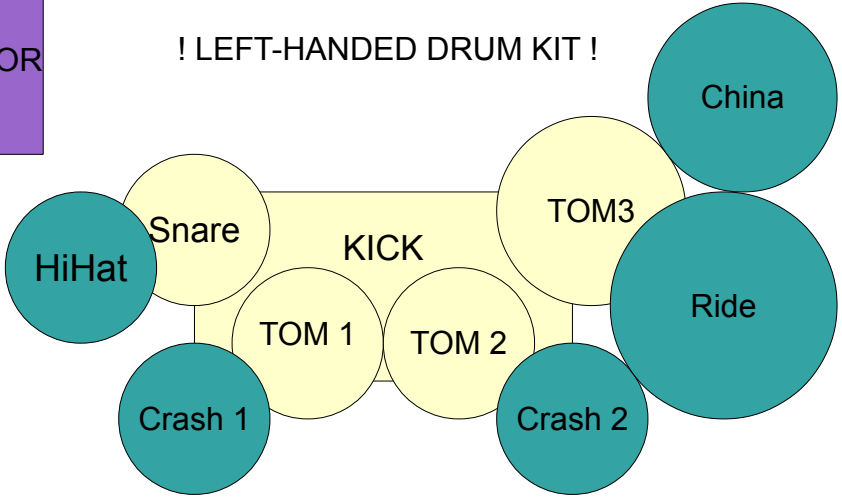

MONITOR

! LEFT-HANDED DRUM KIT !

(please provide 1x 3 x 230V powerboard +supply (left stage side)

GUITAR CAB 1 +
4x10 GÄNGER
(MIC)

(please provide 2 x 3 x 230V powerboard +supply (left stage side)

BASS CAB +
8x10 BASS
(MIC)

GUITAR CAB 2 +
4x10 HIWATT
(MIC)

Guitar effect board

MONITOR

MIC

(please provide 1x 3 x 230V powerboard +supply (left stage side)

Bass effect board

MONITOR

(please provide 1 x 3x 230 V powerboard + supply (right stage side)