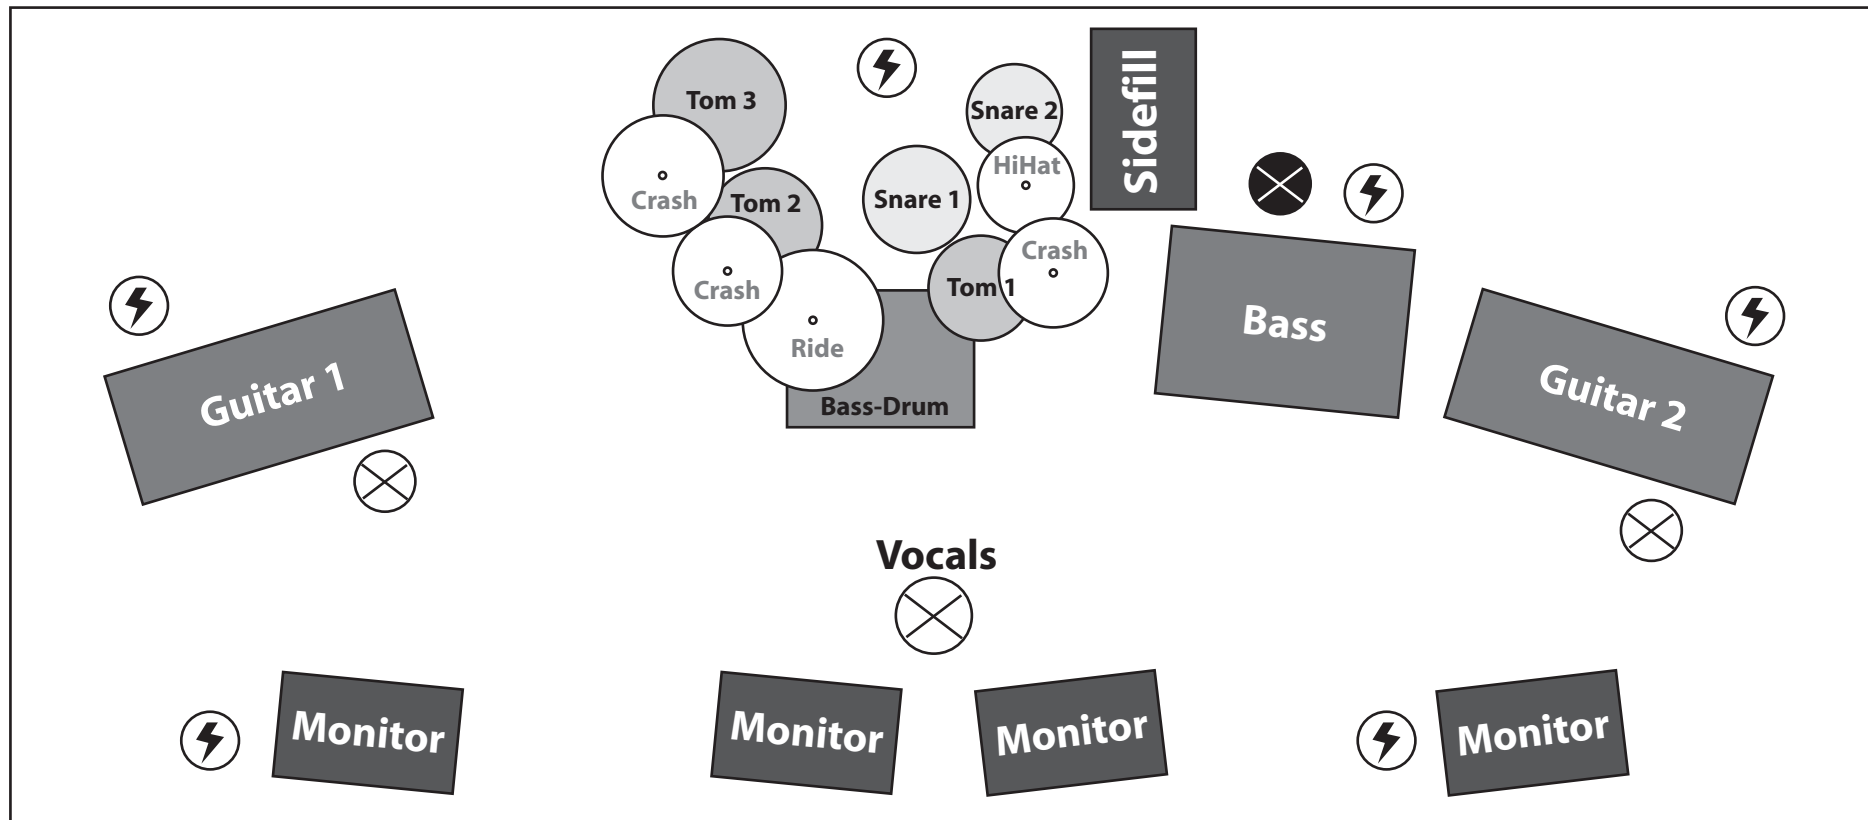

# Technical Rider - ELECTRO BABY

## Line-Up:

Vocals  
 Guitar 1  
 Guitar 2  
 Bass  
 Drums  
 (No Backing Vocals)

## Monitor:

2x Vocals  
 1x Guitar 1  
 1x Guitar 2 / Bass  
 1x Drums (Sidefill)

## Mic's:

Vocals  
 Guitar 1  
 Guitar 2  
 Bass (D.I.)

Drums:  
 1x Bassdrum  
 2x Snare  
 3x Tom  
 1x HiHat  
 2x Cymbals