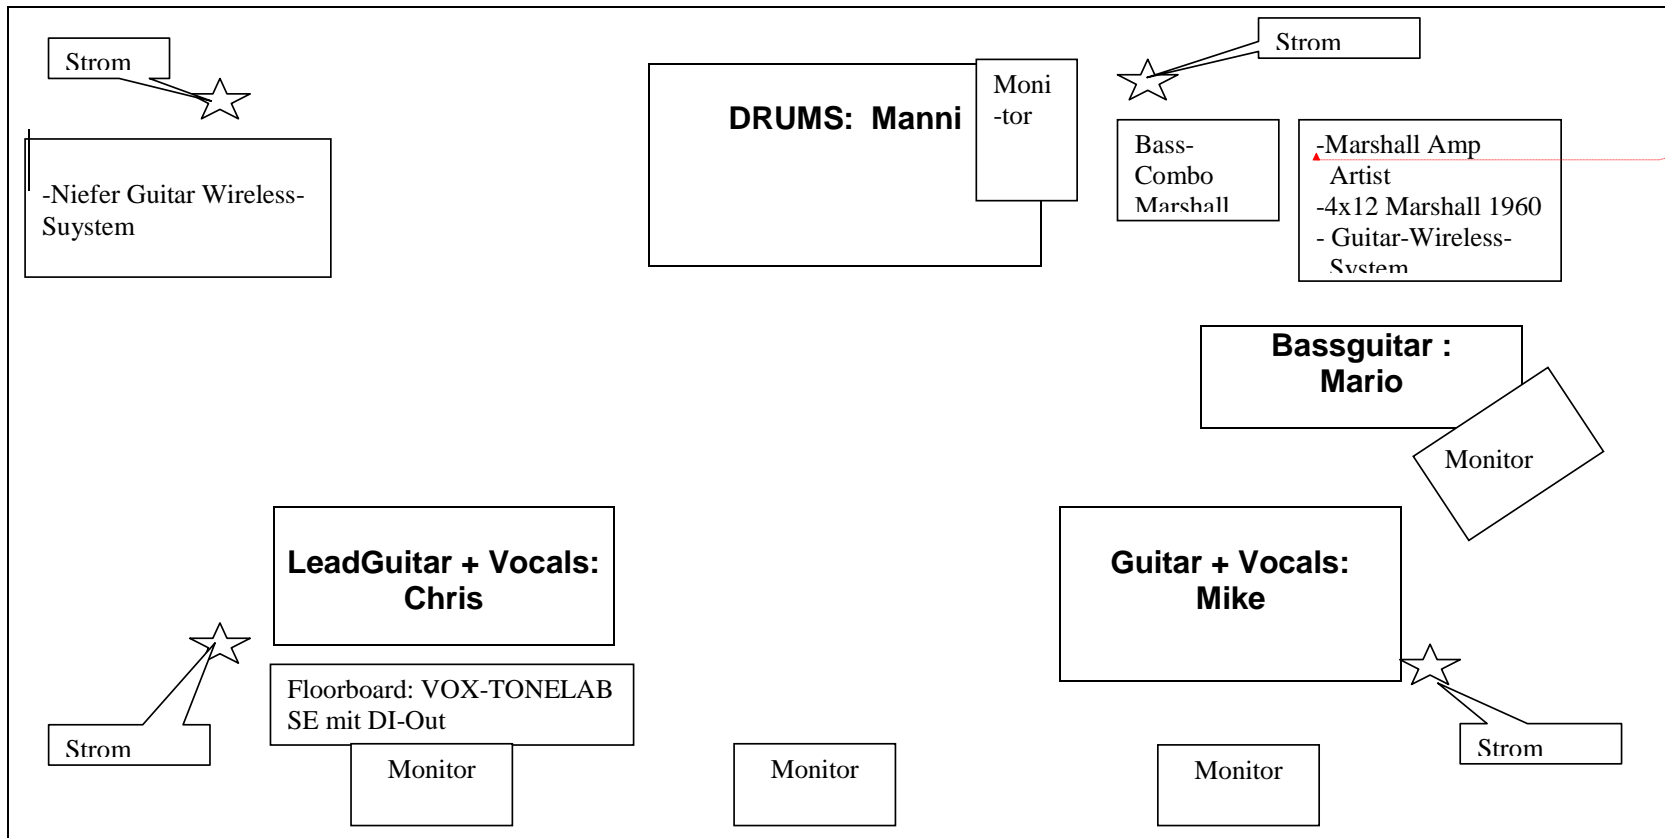

M*BATES STAGEPLAN – Equipment/Technik

Formatiert: Englisch (USA)