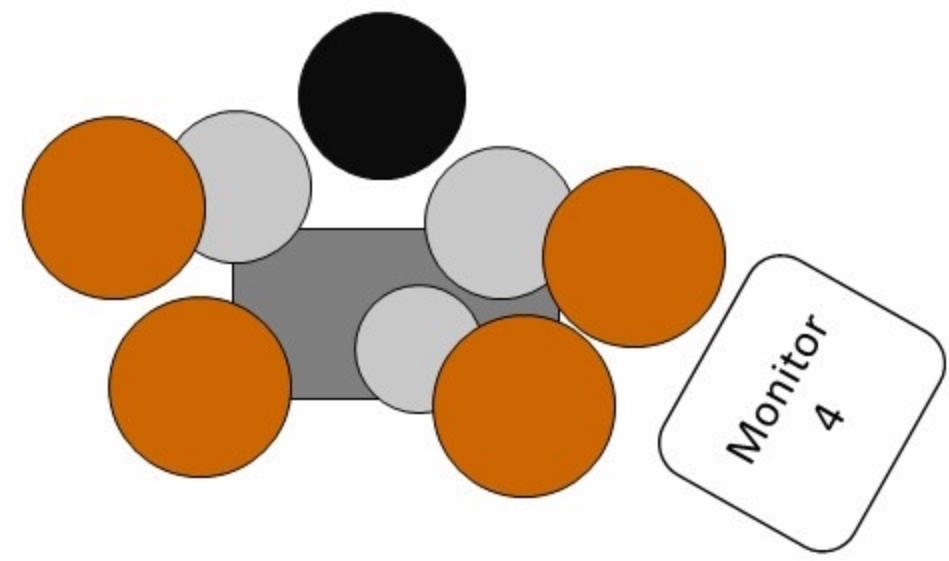

# DENYAL

Guitar-Amp 1  
230 V

Mic  
2

Monitor  
1

Mic  
1

Monitor  
2

Monitor  
3

Monitor 5 - InEar