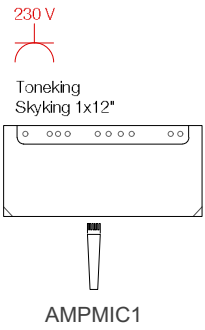

Tech Rider - PARABELFLUG

Contact:
Michael Lang
01577 6033573

Bandbanner - Glitter Curtain 5m x 3m

Guitar 2 - Michi
Amp: Cabinet Miking
Vocals: -

Bass - Keule
Amp: Cabinet Miking or D.I.
Vocals: 1x

Vocals + Keys - Fix
Keys: 2x 6,3mm Jack or XLR
Vocals: 1x Shure wireless system

Guitar 1 - Sami
Amp: Cabinet Miking
Vocals: 1x