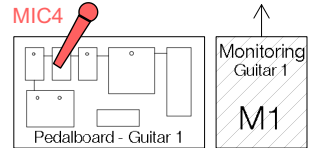

## Channels:

01	Bassdrum
02	Snaredrum
03	Hi Tom
04	Floor Tom
05	Overhead Left
06	Overhead Right
07	Vocals Drums - Flo
08	Vocals Bass - Keule
09	Vocals Guitar 1 - Sami
10	Main Vocals - Fix
11	Keyboard Left Out
12	Keyboard Right Out
13	Bass D.I. or Amp Miking
14	Amp Miking Guitar 1 - Sami
15	Amp Miking Guitar 2 - Michi
16	Drumpad Left Out
17	Drumpad Right Out
18	
19	
20	