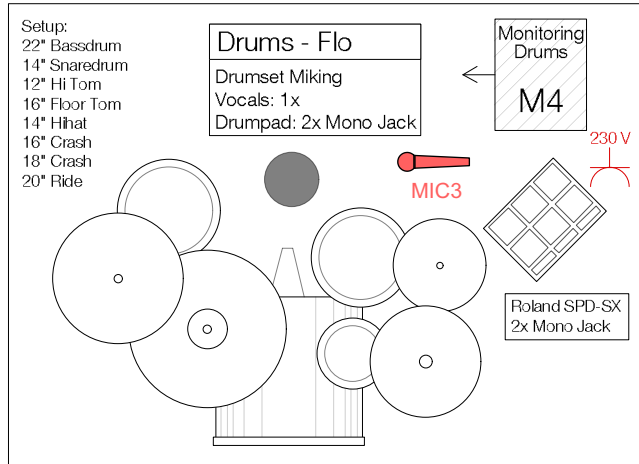

Tech Rider - PARABELFLUG

Contact:
Michael Lang
01577 6033573

Bandbanner - Glitter Curtain 5m x 3m