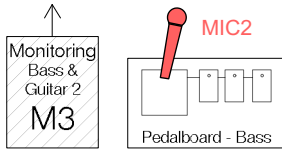

Vocals + Keys - Fix  
Keys: 2x 6,3mm Jack or XLR  
Vocals: 1x Shure wireless system

Guitar 1 - Sami  
Amp: Cabinet Miking  
Vocals: 1x

## Channels:

01	Bassdrum
02	Snaredrum
03	Hi Tom
04	Floor Tom
05	Overhead Left
06	Overhead Right
07	Vocals Drums - Flo
08	Vocals Bass - Keule
09	Vocals Guitar 1 - Sami
10	Main Vocals - Fix
11	Keyboard Left Out
12	Keyboard Right Out
13	Bass D.I. or Amp Miking
14	Amp Miking Guitar 1 - Sami
15	Amp Miking Guitar 2 - Michi
16	Drumpad Left Out
17	Drumpad Right Out
18	
19	
20	