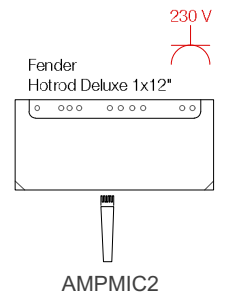

Tech Rider - PARABELFLUG

Contact:
Michael Lang
01577 6033573

Bandbanner - Glitter Curtain 5m x 3m

Guitar 2 - Michi
Amp: Cabinet Miking
Vocals: -

Bass - Keule
Amp: Cabinet Miking or D.I.
Vocals: 1x

Vocals + Keys - Fix
Keys: 2x 6,3mm Jack or XLR
Vocals: 1x Shure wireless system

Guitar 1 - Sami
Amp: Cabinet Miking
Vocals: 1x