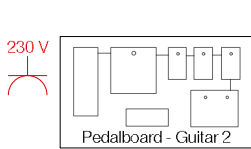

Vocals + Keys - Fix  
Keys: 2x 6,3mm Jack or XLR  
Vocals: 1x Shure wireless system

Guitar 1 - Sami  
Amp: Cabinet Miking  
Vocals: 1x