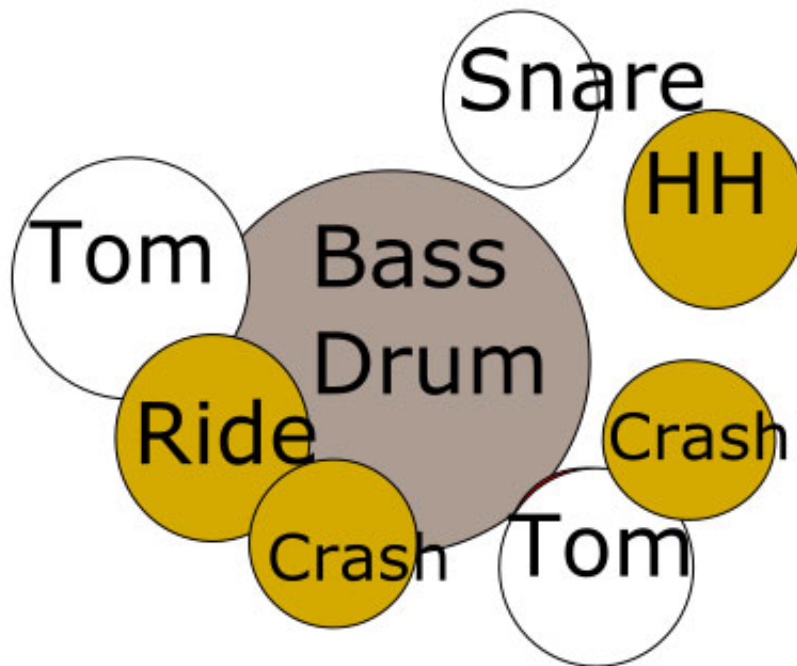

Spurwexel *Stage Rider*

● **Synthesizer**

Keyboard

Bass
Amp

●
Bass/
Background
Vocals

Gitarre
Combo

●
Gitarre/
Main Vocals

Gitarre: 2x12" Combo

Bass: Top/4X10"

Keyboard: DI

Synthesizer: DI