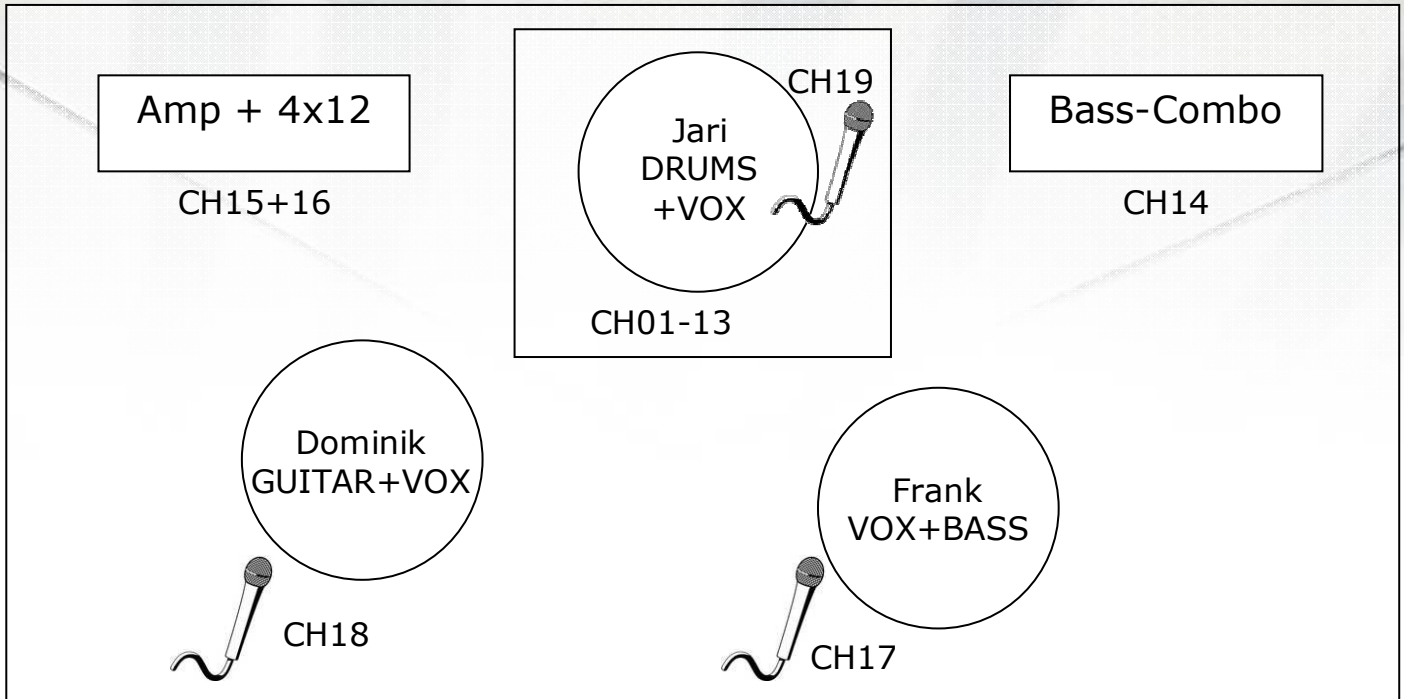

PHASE SHIFT

TECH-RIDER

CH-No.	Instrument	Mic / DI	Phantom-Power	Processing
01	Kick	Shure Beta 91	x	Gate 01
02	Kick	Audix D6		Gate 02
03	Snare Top	Audix D2		Gate 03
04	Snare Bottom	Rode NT5	x	Gate 04
05	HiHat	Rode NT5	x	
06	Rack Tom 1	Sennheiser e604		Gate 05
07	Rack Tom 1	Sennheiser e604		Gate 06
08	Rack Tom 3	Sennheiser e604		Gate 07
09	Floor Tom	Sennheiser e604		Gate 08
10	Overhead L	Neumann KM184	x	
11	Overhead R	Neumann KM184	x	
12	Samples L	Active DI	x	
13	Samples R	Active DI	x	
14	Bass	Active DI	x	
15	Guitar Amp L	Shure SM57		
16	Guitar Amp R	Sennheiser e609		
17	Vocals Frank	Beta58		
18	Back.Vox Domi	SM58		
19	Back.Vox Jari	SM58		
20	FX Return 1			Drum Room
21	FX Return 1			Tap Delay