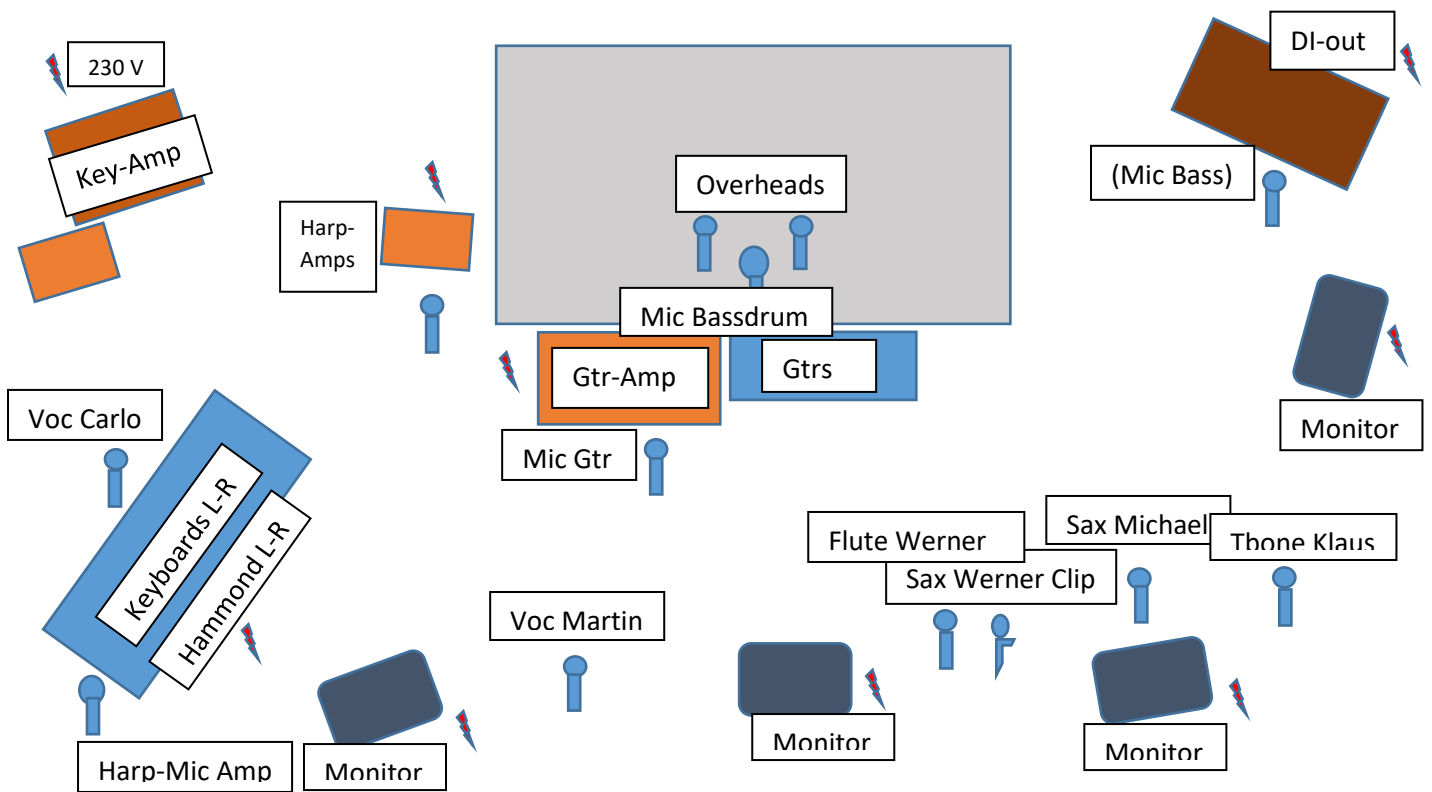

# BLOSSBLUEZ Stage Rider

BLOSSBLUEZ Kanäle Mischpult maximal					
			10	Keyboard L	Line
			11	Keyboard R	Line
1	Voc Ansage/Chor	Mic	12	Hammond L	Line
2	Vocals	Mic	13	Hammond R	Line
3	Harp	Mic	14	Overhead L	Mic
4	Sax 1	Mic (Clip)	15	Overhead R	Mic
5	Sax 2	Mic	16	Snare / Hi Hat	Mic
6	Posaune	Mic	17	Toms	Mic
7	Voc Chor/flute	Mic	18	Toms	Mic
8	Git	Mic	19	Bassdrum	Mic
9	Bass	Mic/Line			