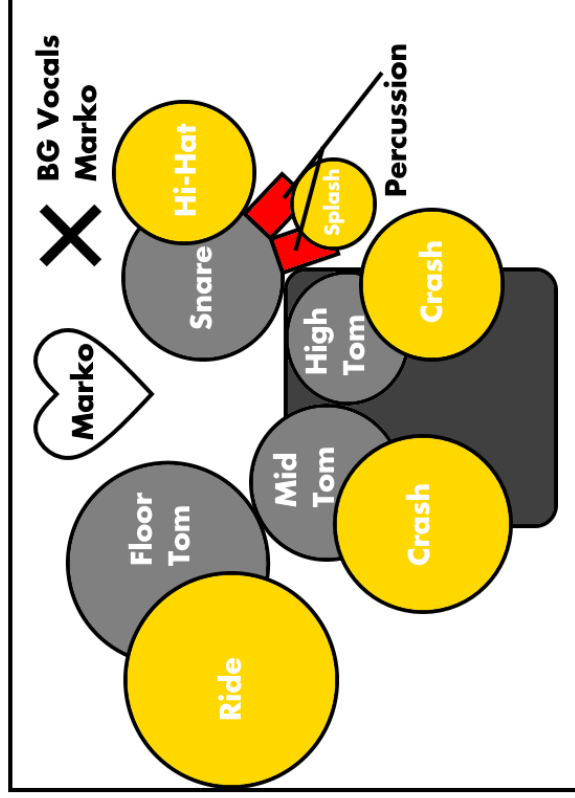

STAGEPLAN DIPOL

Bass Amp
Ashdown MAG600
+ 410 + 115

Amp Guitar Stage L
Line 6 Helix

Pedalboard
Bass

Guitar Stage R Amp
Orange TH30 + PPC412

Pedalboard
Guitar Stage R

Main Vocals
Alexandra