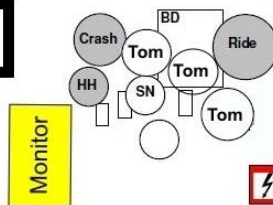

DRACONIAN REMAINS

⚡ = 230 V

Stage Rider

Gitarre

Bass

DRUM

Gitarre

BACKDROP // BANNER

Besetzung:

<u>Lead Guit.</u>	Davin
<u>Rythm Guit.</u>	Manu
<u>Drums</u>	Benni (Drumbeldore)
<u>Bass</u>	Marci
<u>Vocals</u>	Alex (Angus Mc Spicywiener)

Kanalbelegung

Kanal	Signal	Mikro	Insert
1	Kick Drum	D 112, Beta 52 o.ä	Gate
2	Kick Drum (optional)	Shure Beta 91 (Grenzfläche)	Gate
3	Snare Top	SM 57	Comp.
4	Snare Bottom (optional)	SM 57	
5	Hi hat	E614, KM 100	
6	Tom 1	Beta 56, E904, E604	Gate
7	Tom 2	Beta 56, E904, E604	Gate
8	Tom 3	Beta 56, E904, E604	Gate
9	Overhead 1	Rode NT 5... o.ä	
10	Overhead 2	Rode NT 5... o.ä	
11	Bass	DI	Comp.
12	Lead Vocals	Senheißer E 945	Comp.
13	Guitar 1	SM 57, E906...	
14	Guitar 2	SM 57, E906...	
15	Backing Vocals 1	SM 58	Comp.
16	Backing Vocals 2	SM 58	Comp.