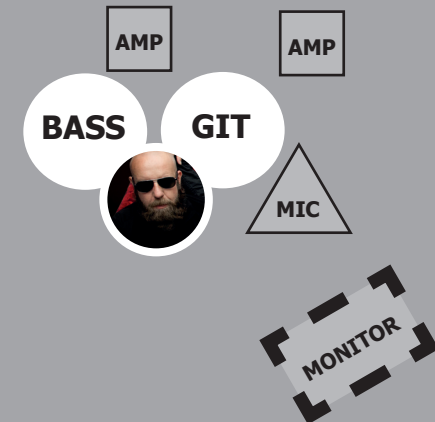

TECHRIDER OBERER TOTPUNKT

VOX: BETTINA BORMANN

VOCALS (Mic)
THEREMIN (DI)
+ GIT (DI)
+ MONITOR

(kein Monitor - inEar)

GIT/BASS: STEFAN FROST

BASS (Amp-Backline)
GITARRE (Amp-Backline)
+ MONITOR

KEYBOARD: DENIS SCHEITHER

KEYBOARDS/BASS
VOCALS
+ MONITOR

DRUMS: MICHAEL KRÜGER

A | ROCKKIT (10/12/16/22/
Für kleine Clubs habe ich ein
B | COCKTAILKIT (6/8/15)
C | E-DRUM (12/4x10)
(8 OUTS/DI)
+ KEIN MONITOR (IN EAR)