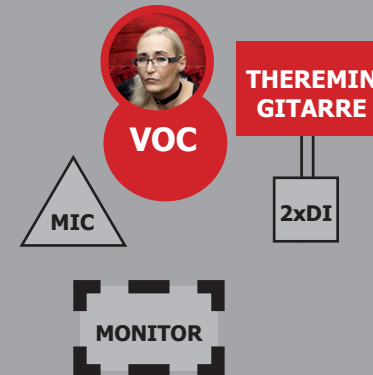

TECHRIDER OBERER TOTPUNKT

VOX: BETTINA BORMANN

VOCALS (Mic)
THEREMIN (DI)
+ GIT (DI)
+ MONITOR

(kein Monitor - inEar)

GIT/BASS: STEFAN FROST

BASS (Amp-Backline)
GITARRE (Amp-Backline)
+ MONITOR

KEYBOARD: DENIS SCHEITHER

KEYBOARDS/BASS
VOCALS
+ MONITOR

DRUMS: MICHAEL KRÜGER

A | ROCKKIT (10/12/16/22/
Für kleine Clubs habe ich ein
B | COCKTAILKIT (6/8/15)
C | E-DRUM (12/4x10)
(8 OUTS/DI)
+ KEIN MONITOR (IN EAR)