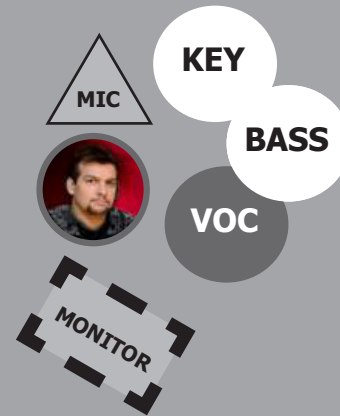

TECHRIDER OBERER TOTPUNKT

VOX: BETTINA BORMANN

VOCALS (Mic)
THEREMIN (DI)
+ GIT (DI)
+ MONITOR

(kein Monitor - inEar)

GIT/BASS: STEFAN FROST

BASS (Amp-Backline)
GITARRE (Amp-Backline)
+ MONITOR

KEYBOARD: DENIS SCHEITHER

KEYBOARDS/BASS
VOCALS
+ MONITOR

DRUMS: MICHAEL KRÜGER

A | ROCKKIT (10/12/16/22/
Für kleine Clubs habe ich ein
B | COCKTAILKIT (6/8/15)
C | E-DRUM (12/4x10)
(8 OUTS/DI)
+ KEIN MONITOR (IN EAR)