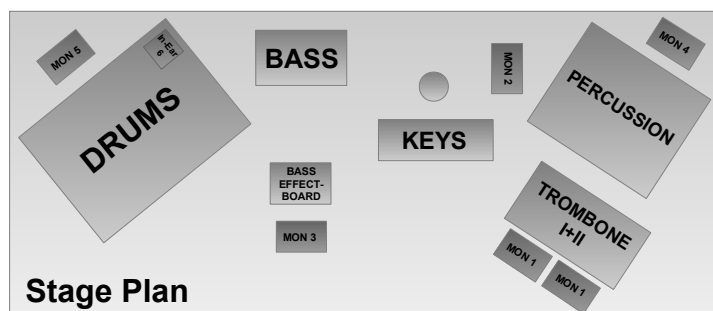

Technical Rider

MND TRCK & friends

1	[DRUMS]	Bassdrum (20"x14")
2	[DRUMS]	Snare (14"x5"/6")
3	[DRUMS]	HiHat
4	[DRUMS]	Tom (12"x08")
5	[DRUMS]	Floor Tom (14"x14")
6	[DRUMS]	OH L (Ride)
7	[DRUMS]	OH R (Crash)
8	[PERCUSSION]	Conga I
9	[PERCUSSION]	Conga II
10	[PERCUSSION]	Shaker, Effect Percussion
11	[BASS]	DI (XLR Out existing)
12	[KEYS]	DI L
13	[KEYS]	DI R
14	[SYNTH]	DI L
15	[SYNTH]	DI R
16	[TROMBONE I]	SM57/SM58
17	[TROMBONE II]	SM57/SM58

Monitoring

1. (2x) TROMBONE
2. KEYS
3. BASS
4. PERCUSSION
- 5.(6.) DRUMS (DRUMS In-Ear)

Stage Plan

For any questions phone or write me:
 Tel. 0157/86582193
 robinheimann@unitybox.de