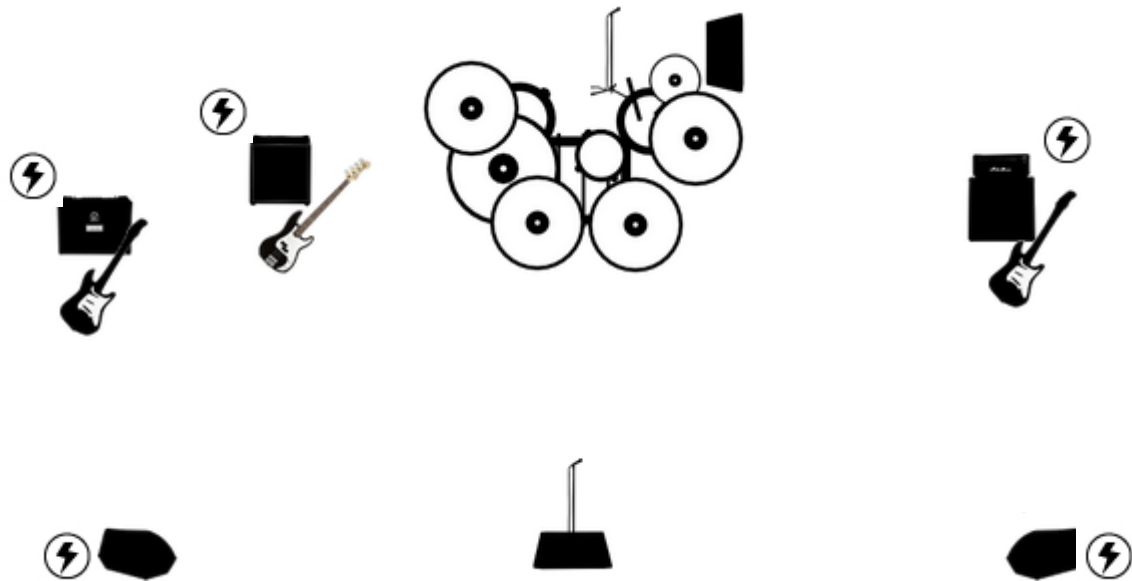

Brainwayve – Technical-Rider

Line-Up:

1x Vocals
2x Guitar/Vocals
1x Bass
1x Drums/Vocals

Monitore

1x Vocals
1x Guitar
1x Bass/Guitar
1x Drums

Mic´s

Vocals 2x
Guitar 2x
Bass

Electric ⚡

Guitar Amp´s
Bass Amp
Monitor left/right

Drums:

1x Bass Drum
1x Snare
1x Hi-hat
1x Tom
1x Floor Tom
2-3x Overhead