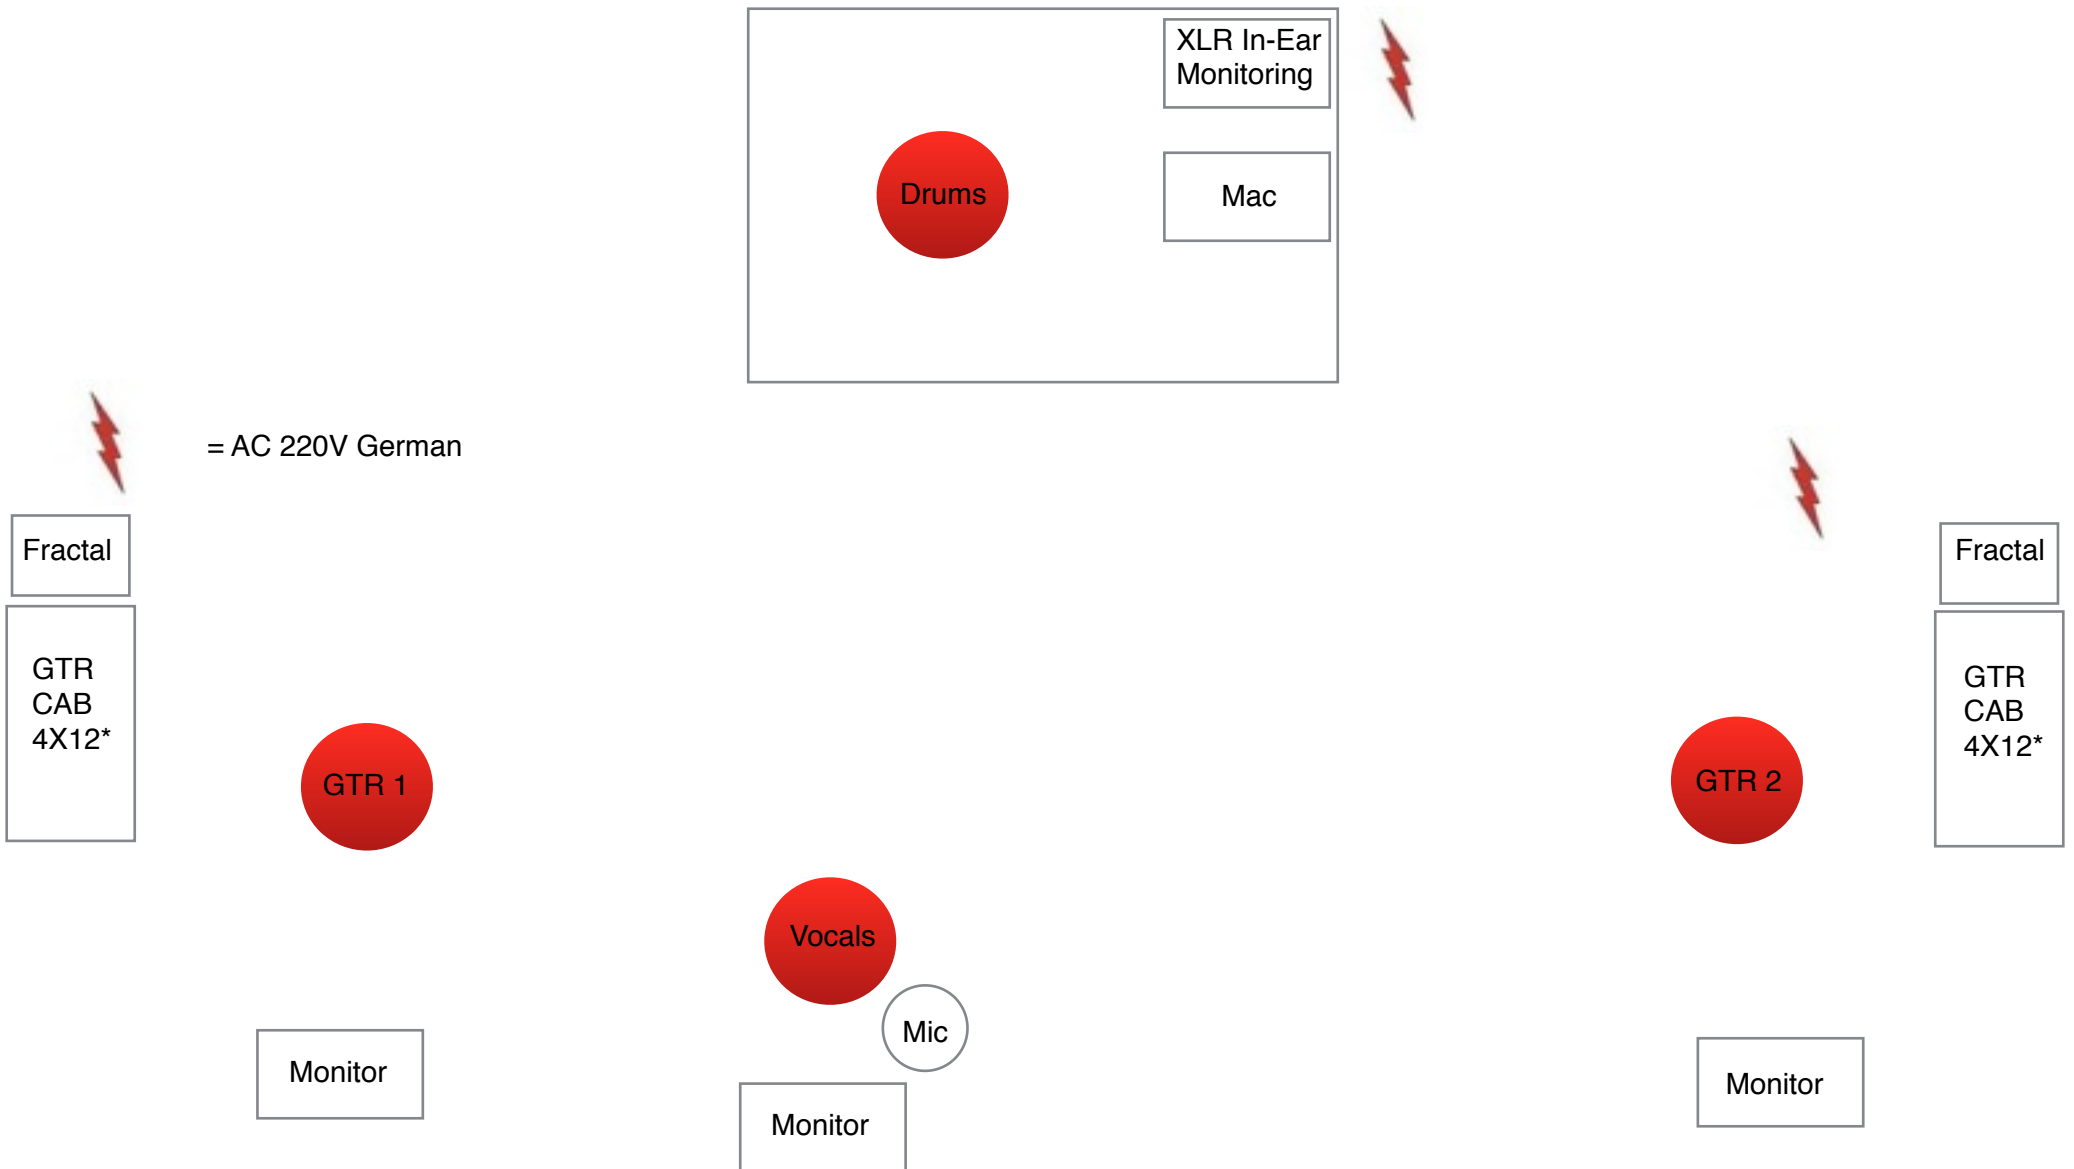

DESOLACE

Stageplot

*GTR CAB only for monitoring (optional)

FOH Channel List

CHANNEL	INSTRUMENT	MICROPHONE
1	Kick Trigger via Mac	Mono DI
2	Kick In	E 901
3	Kick Out	D6
4	SnareTop	SM 57
5	Snare Bottom	SM 57
6	Hi-Hat	SM 81
7	Tom 1	E 904/604
8	Tom 2	E 904/604
9	Tom 3	E 904/604
10	Overhead L	C414
11	Overhead R	C414
12	Gtr 1	DI Fractal
13	Gtr 2	DI Fractal
14	Main Vocals	SM 58
15	Bass via Mac	Mono DI
16	Synths via Mac	2x Stereo DI
17	Bass Drops via Mac	Mono DI