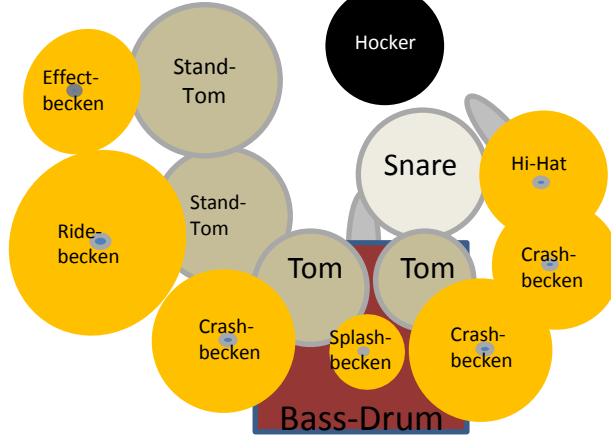

Guitar –Amp Ben

Bass-Amp

Guitar-Amp Stephan

Helmut  
Drums

Hocker

Monitor

Ben -  
Guitar

Mikro Ben

Marion  
- Bass

Mikro  
Marion

Claudia -  
Vocals

Mikro  
Claudia

Stephan  
- Guitar

Mikro  
Stephan

PA Box

Monitor

Monitor

PA Box