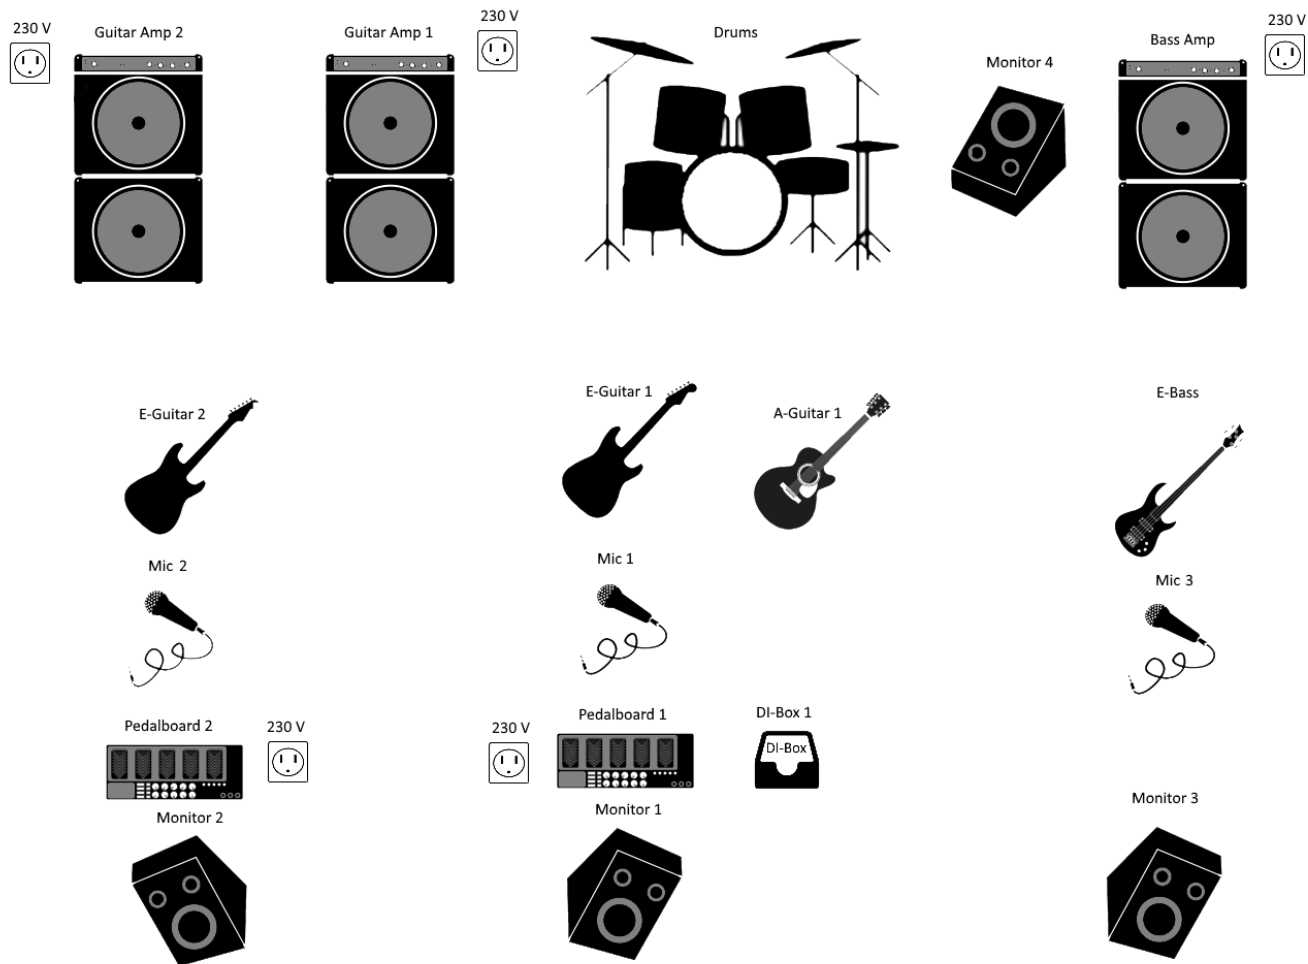

THE EVERLAND

Contact: +49 173 / 43 11 478 - Marco Poelloth // +49 176 / 459 13 170 – Nikola Čok