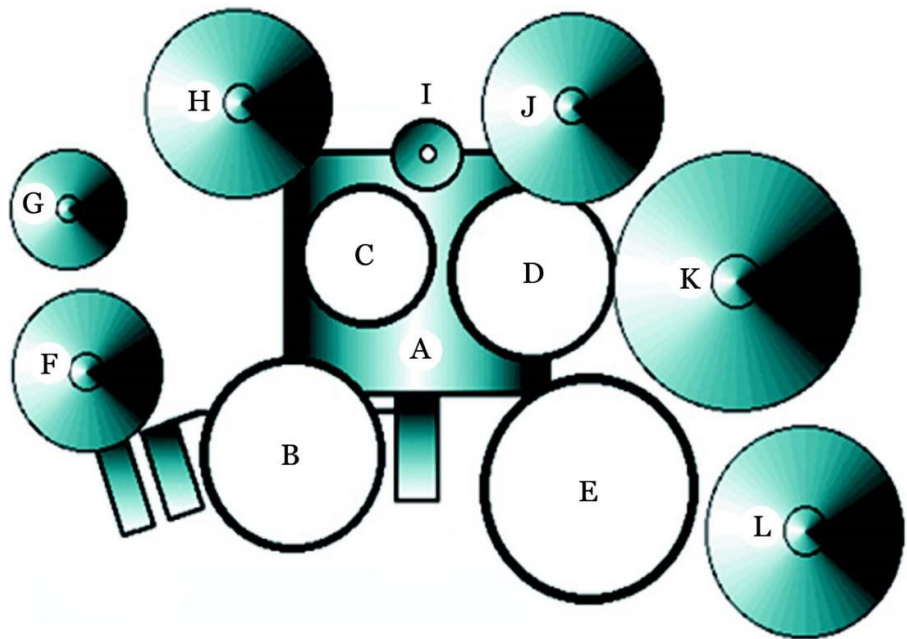

WANTED INC.

Drum Rider

- A: Bass Drum
- B: 14" Snare Drum
- C: 12" Tom
- D: 13" Tom
- E: 16" Floor Tom
- F: 14" Hi-Hat
- G: 14" Crash
- H: 18" Crash Ride
- I: 8" Splash
- J: 18" Crash Ride
- K: 20" Ride
- L: 16" China