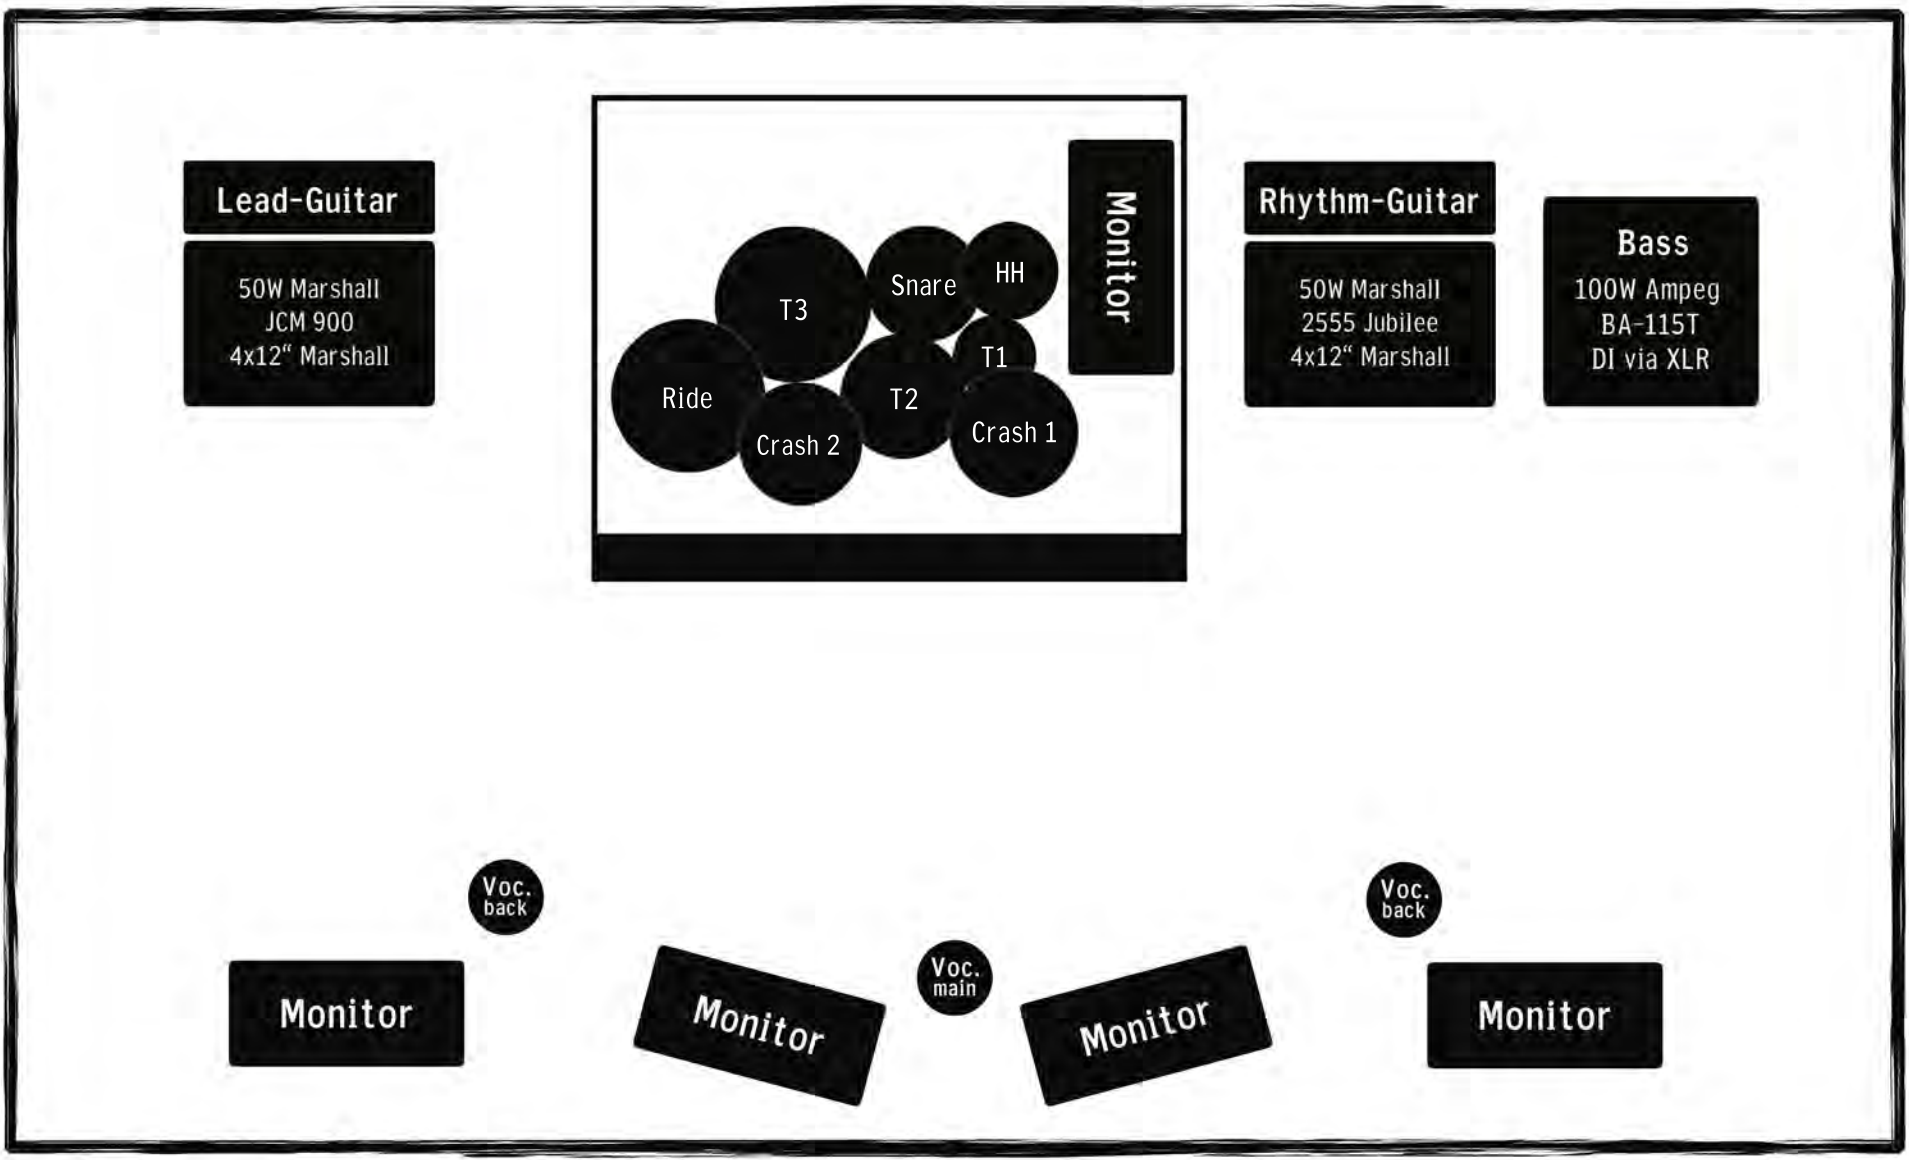

1 Stagerider | SETTINGS ON STAGE

BAND:

1x Vocals/Rhythm-Guitar
1x Lead-Guitar/Vocals
1x Bass/Vocals
1x Drums

BACKLINE:

Drums (BD, Snare, OH via Micro)
2x Marshall 50W
1X Bass (via XLR-DI)
PA-Anlage (vom Veranstalter zu stellen)