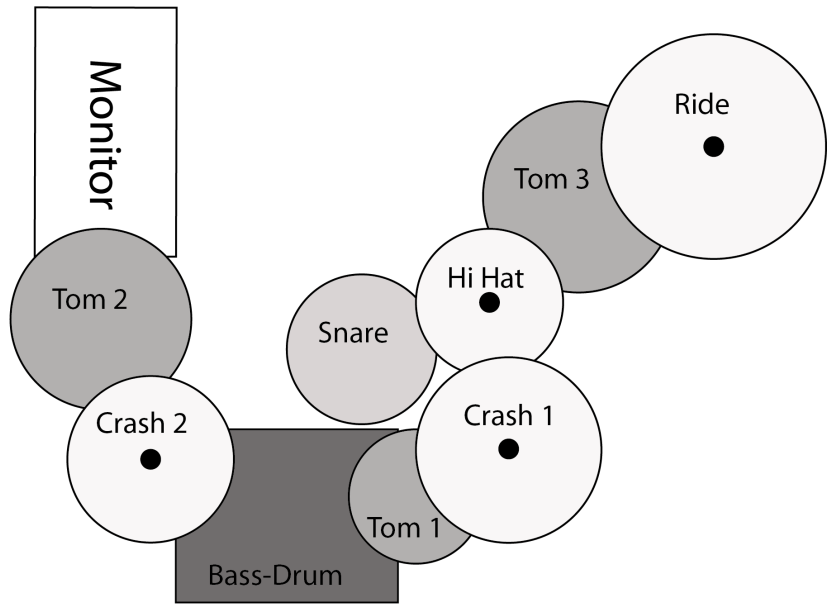

Kemper Profiler-AMP
(via XLR)

Kemper Profiler-AMP
(via XLR)

BASS AMP

1 x Trompete (Funk / XLR)
1 x Posaune (Funk / XLR)

Mic 2

Monitor

Mic 1

Monitor

Monitor

Mic 3

Monitor