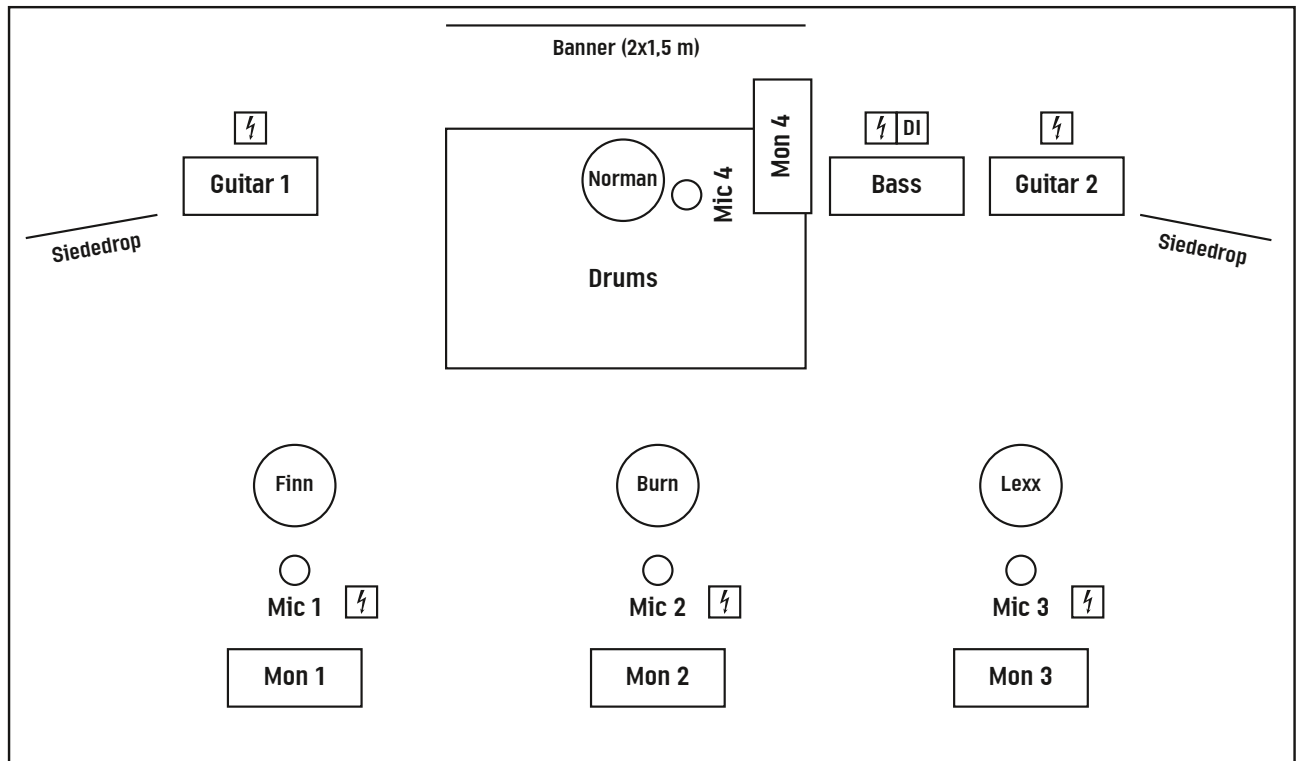

BURNING FUSE

STAGERIDER Stand 31.05.2018

Finn, Guitar 1

Mic 1: backing Vocals (eigenes Shure 55SH)

Burn, Guitar 2

Mic 2: lead Vocals (eigenes Shure 55SH)

Lexx, Bass

Mic 3: backing Vocals (eigenes Shure 55SH)

Norman, Drums

Mic 4: backing Vocals