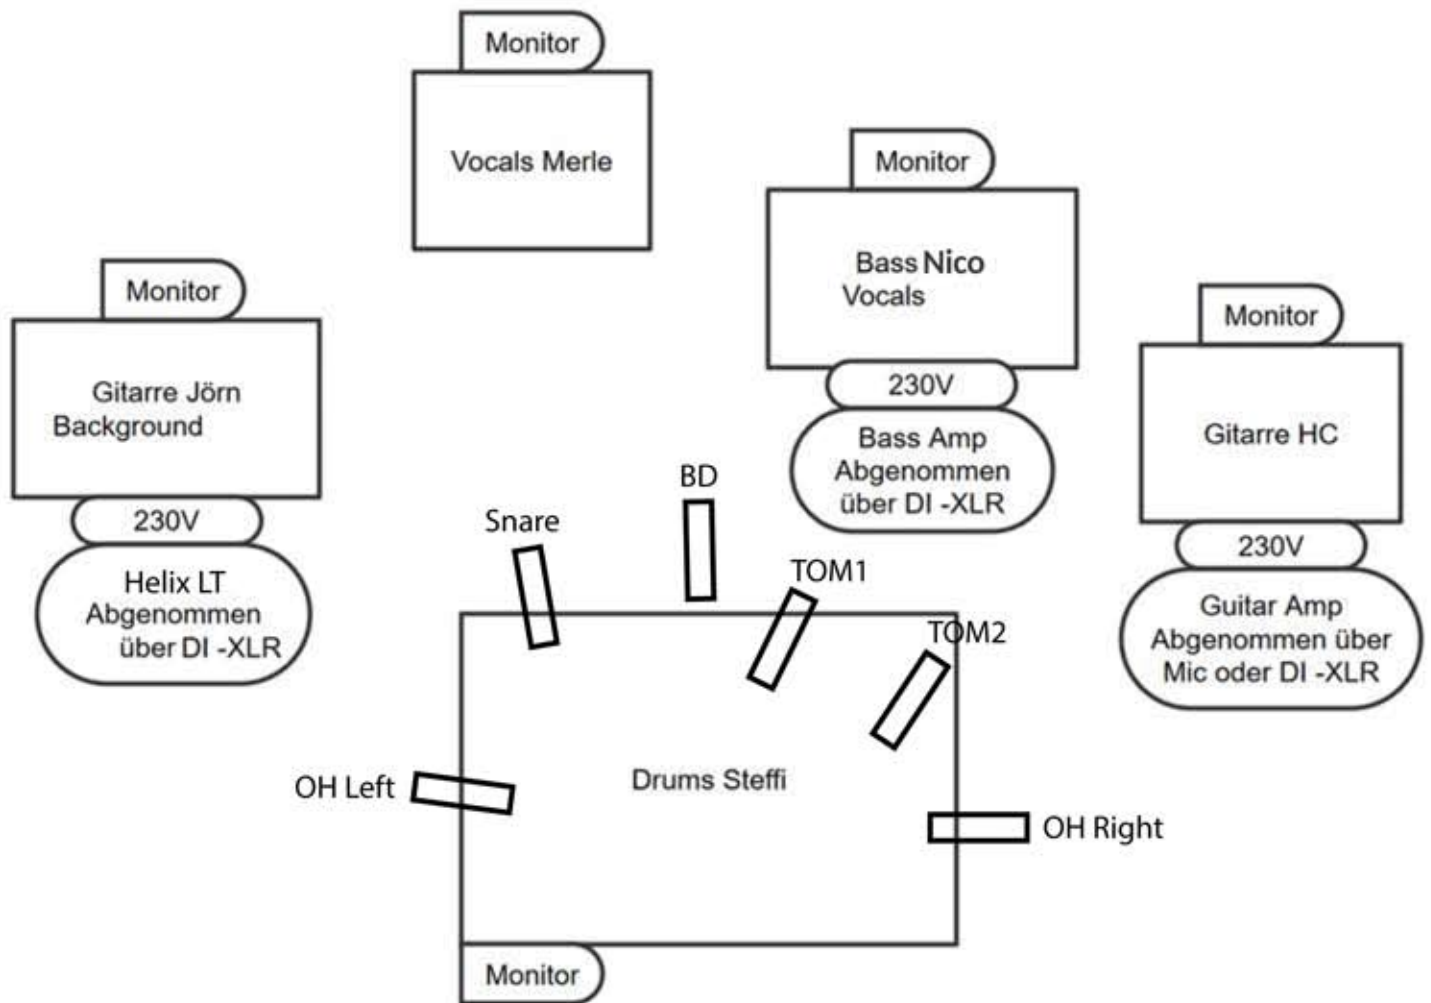

Stage Rider - Almost Octopus

Tech List:

Guitar HC: Mustang V2 Amp
Guitar Jörn: Helix LT Boden FX
Bass: **Boden FX & Bassbox**
Drums: Standard Set 2xTom