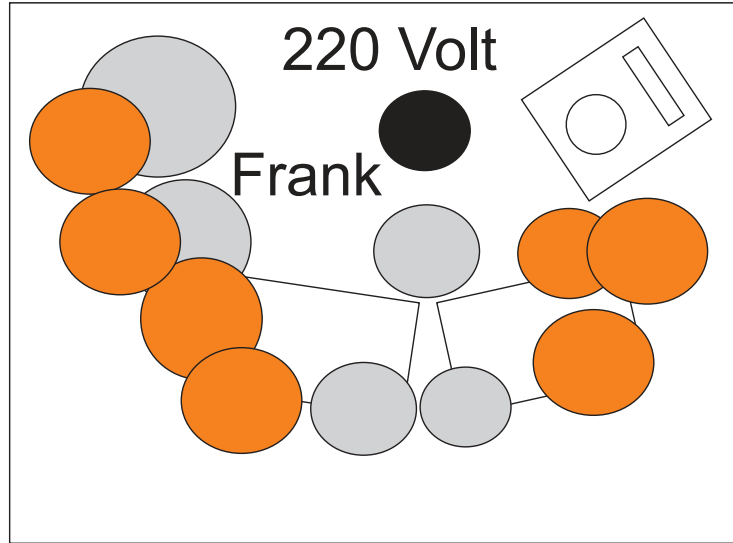

Monitor	Instrument	Name		
1	Bass	Stefan		
2	Vox Main	Andy		
3	Guitar	Nico		
4	Drums	Frank		

SCENE X DREAM

220 Volt

Git L Bass

3 Meter

220 Volt

220 Volt

Git R Git R

2 Meter

Stefan

Andi

Nico

220 Volt