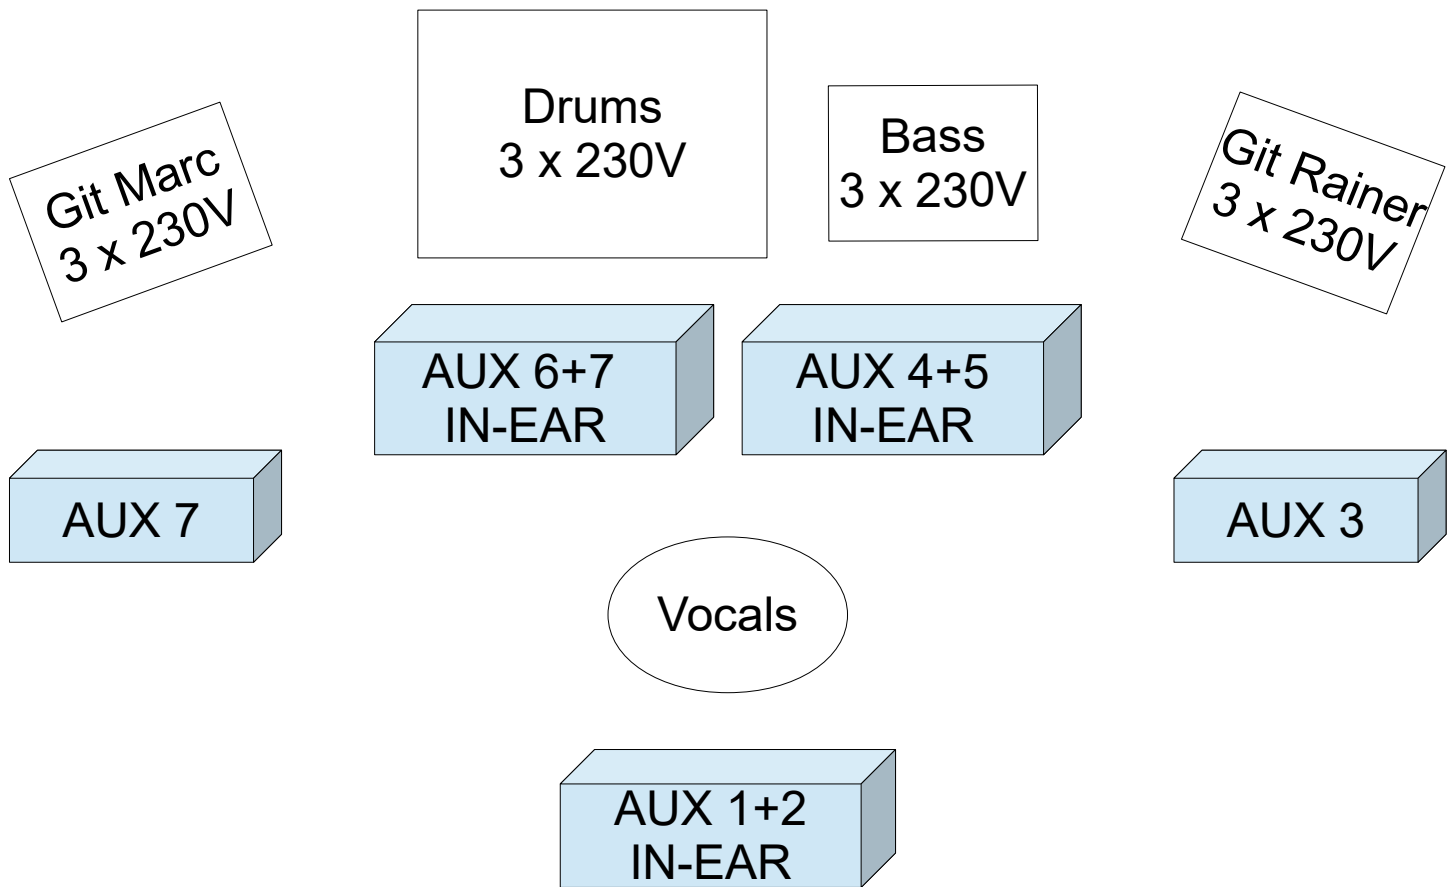

COMING DOWN Technical Rider

Input Patch List

Channel	Instrument	Input Device
1	Bass Drum	Mic
2	Snare Drum	Mic
3	Hi-Hat	Mic
4	High Tom	Mic
5	Floor Tom	Mic
6	Overhead Left	Mic
7	Overhead Right	Mic
8	Bass Guitar	Internal DI-Box
9	Guitar Marc	Mic
10	Guitar Rainer	Mic bzw. DI Kemper
11	Lead Vocal	Mic