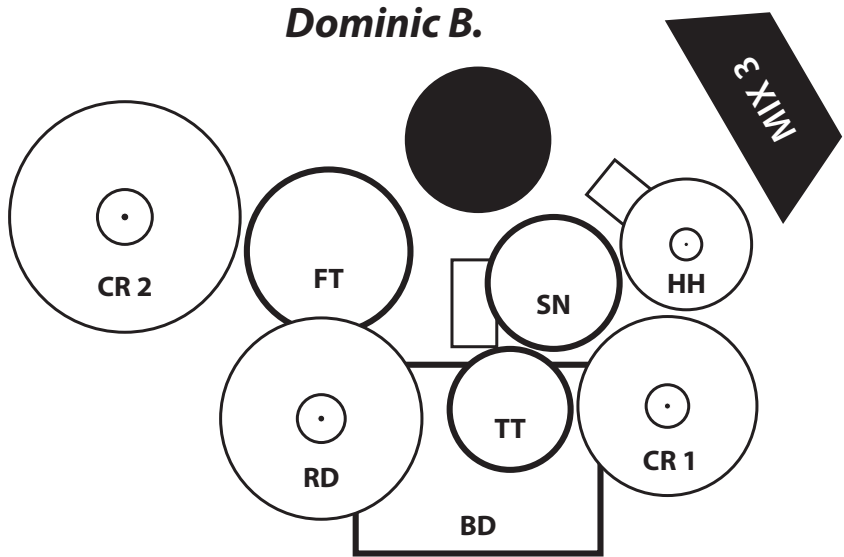

BASS AMP
Orange Thunderverb 200H
DI-Out

GUITAR AMP
Orange Rockerverb 50 MK II

Dominic M.
Bass & Lead Vocals

Bastian
Guitar & Backing Vocals

MONITORS

- MIX 1: Lead Vocals, Guitar
- MIX 2: Backing Vocals, Lead Vocals, Guitar, Bass
- MIX 3: Bass, Guitar, Lead Vocals