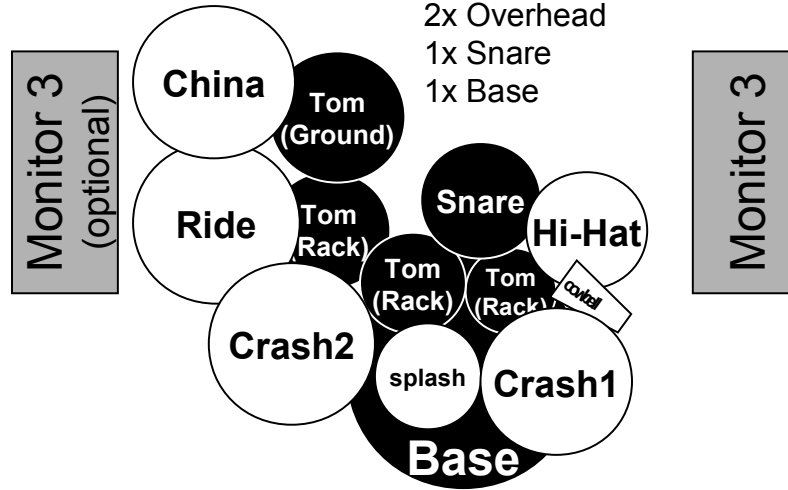

Stagerider **RIVERSIGHT**

Falls erforderlich:
2x Overhead
1x Snare
1x Base

○ SM57

○ Mic
or line out

Vocals
SM58

○

line out