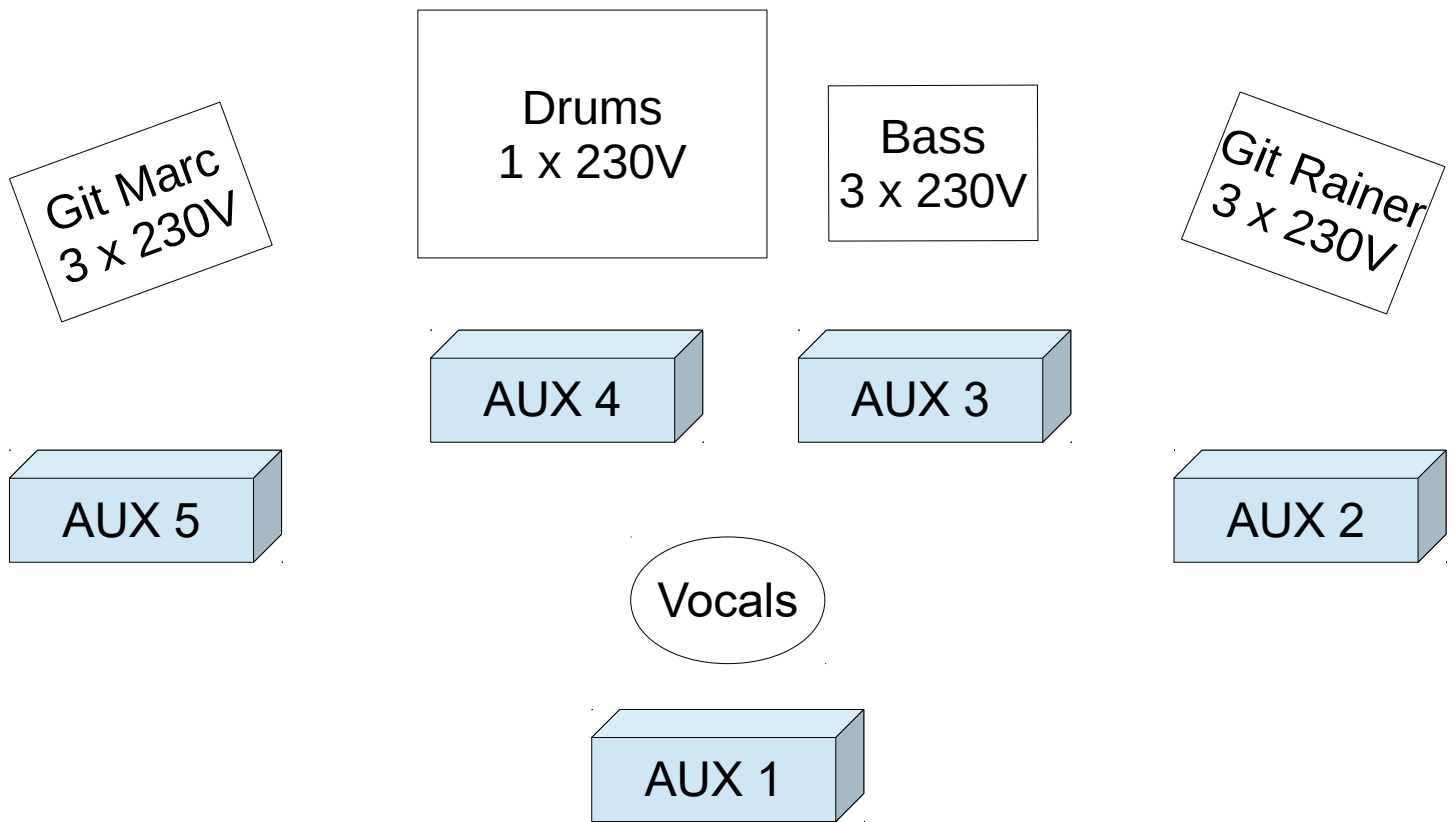

COMING DOWN Technical Rider

Input Patch List

Channel	Instrument	Input Device
1	Bass Drum	Mic
2	Snare Drum	Mic
3	Hi-Hat	Mic
4	High Tom	Mic
5	Floor Tom	Mic
6	Overhead Left	Mic
7	Overhead Right	Mic
8	Bass Guitar	Internal DI-Box
9	Guitar Marc	Mic
10	Guitar Rainer	Mic
11	Lead Vocal	Mic