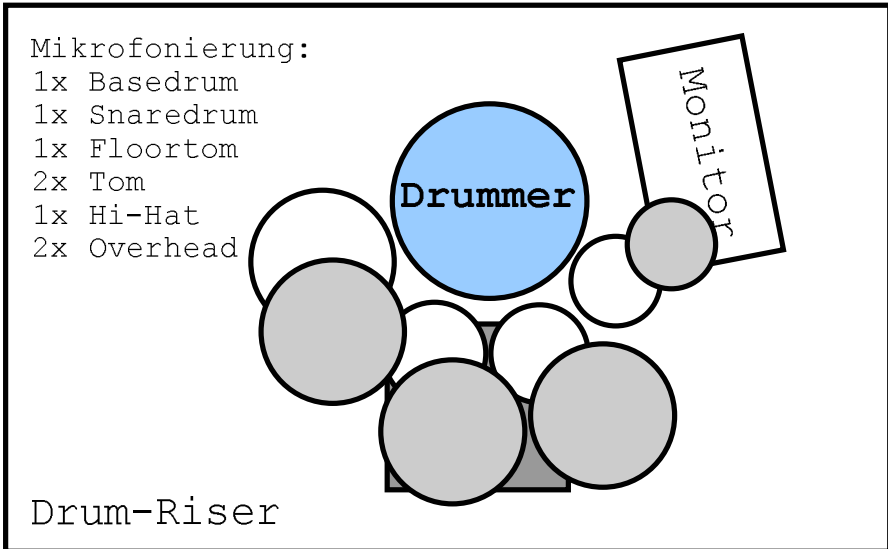

Guitar Amp

Sennheiser E906 und Shure SM 57

DI-Box

Bass Amp

Guitar Voc

Shure SM 58

Monitor

Trom-pete

Posaune

Trom-pete

3x Sennheiser E608

Monitor

Lead Voc

Shure Beta 58

Monitor

Bass Voc

Shure SM 58

Monitor

STAGERIDER

HÖRINFARKT