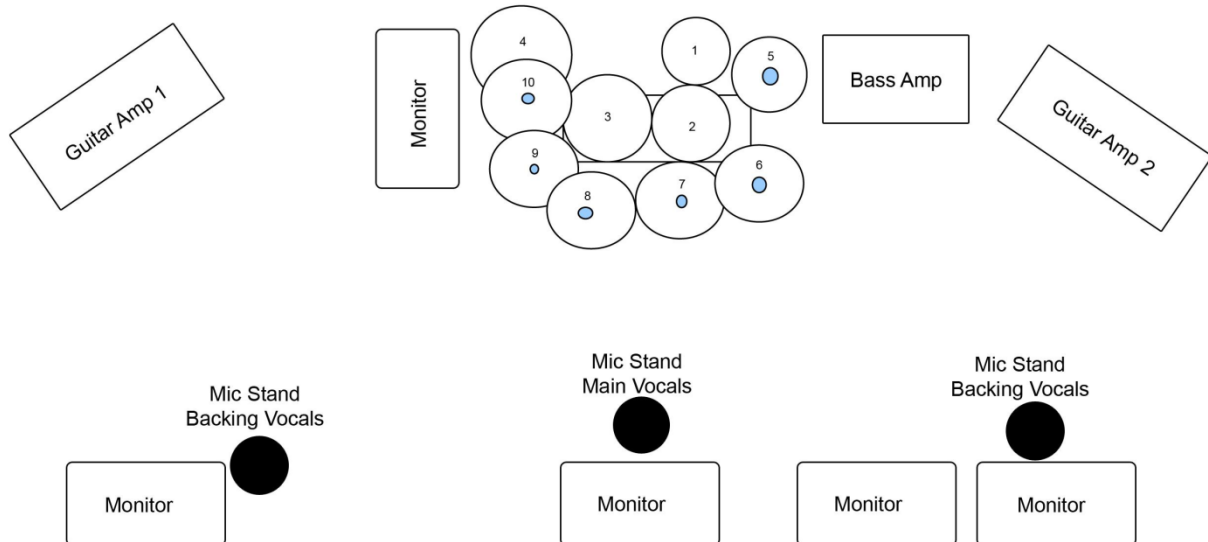

SCARLET ANGER

Vocals : Block Joe
Guitar : Molitor Fred
Guitar : Buchette Jeff
Bass : Niclou Vincent
Drums : Flammang Alain

Stage Rider

Drum specifications:

- | | |
|--------------|---------------|
| 1. Snare | 7. Cymbals |
| 2. Tom 1 | 8. Cymbals |
| 3. Tom 2 | 9. Cymbals |
| 4. Floor Tom | 10. Ride |
| 5. Hihat | 11. Bass Drum |
| 6. Cymbals | |

Guitar Amp1:

Kemper Profiling Amp 80hm **DIRECT OUT IN PA**, Wireless System, 4x12" cabinet
Power : 230V near the amp + 2x 230V near the monitor

Guitar Amp2:

Kemper Profiling Amp 80hm **DIRECT OUT IN PA**, effectboard, 4x12" cabinet
Power : 2x 230V near the amp + 2x 230V near the monitor

Bass Amp:

Ampeg Top 40hm, 8x10" cabinet
(or Hartke Top 80hm, 4x10" cabinet)
Power: 2x 230V near the amp

Main Vocals:

Wireless Shure Microphone

Monitorsound :

Guitars Left and Right + Bass + Bassdrum + Vocals