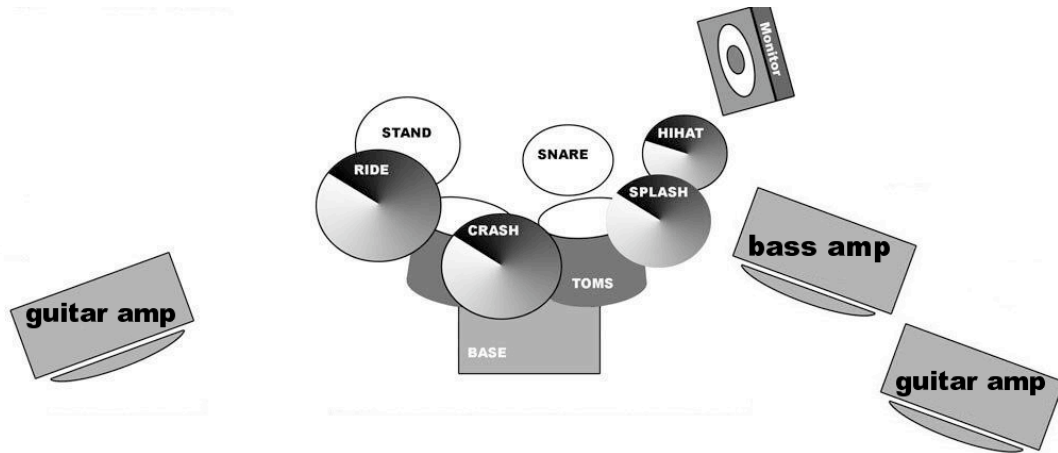

TECHNIK-RIDER

1. ANLAGE

DIE BESCHALLUNGSANLAGE MUSS AN DIE ÖRTLICHEN GEGEBENHEITEN UND DIE ZUSCHAUERZAHL ANGEPASST SEIN !

2. MIKROFONIE

Instrument	Spielbesonderheiten/Sound		
Drums Denny Bass Drum		Mic	Gate
Snare		Mic	Comp
HiHat		Mic	
Tom 1		Mic	Gate
Tom 2		Mic	Gate
Tom 3 (Floor)		Mic	Gate
Overhead Links		Mic	
Overhead Rechts		Mic	
Bass Anja	Clean, Distortion	Mic/DI	
Guitar 1 Micha	Clean, Distortion, Delay, Phaser, Reverb usw.	Mic (SM57) eigenes Mikro !!!	
Guitar 2 Sascha	Clean, Distortion, Delay, Flanger, AutoWah	Mic	
Vocals 1 Sascha	Main Vocals	Mic	Comp
Vocals 2 Anja	Backing Vocals	Mic	Comp
Vocals 3 Micha	Backing Vocals	Mic (SM58) eigenes Mikro !!!	Comp

DENNY

★DRUMS , MONITOR 4

MICHA

- ★GUITAR 1 & Voc 3
- ★2X12 BOX
- ★MARSHALL TOP
- ★MONITOR 1

SASCHA

- ★GUITAR 2 & Voc 1
- ★4X12 BOX
- ★ENGL TOP
- ★MONITOR 2

ANJA

- ★BASS & Voc 2
- ★4X10 BOX
- ★GENZ BENZ TOP
- ★MONITOR 3

3. MONITORING

ES WERDEN MINDESTENS 4 MONITORE BENÖTIGT.
(SIEHE STAGEPLAN ↵)

Monitor	Vorabereinstellung / Grundeinstellung
1 MICHA	EIGENE GUITAR 1, MAIN VOC 1, VOC 3
2 SASCHA	MAIN VOC 1, EIGENE GUITAR 2
3 ANJA	MAIN VOC 1 , BASSDRUM, GUITAR 1
4 DENNY	MAIN Voc 1, GUITAR 2 , BASS, ETWAS BASSDRUM