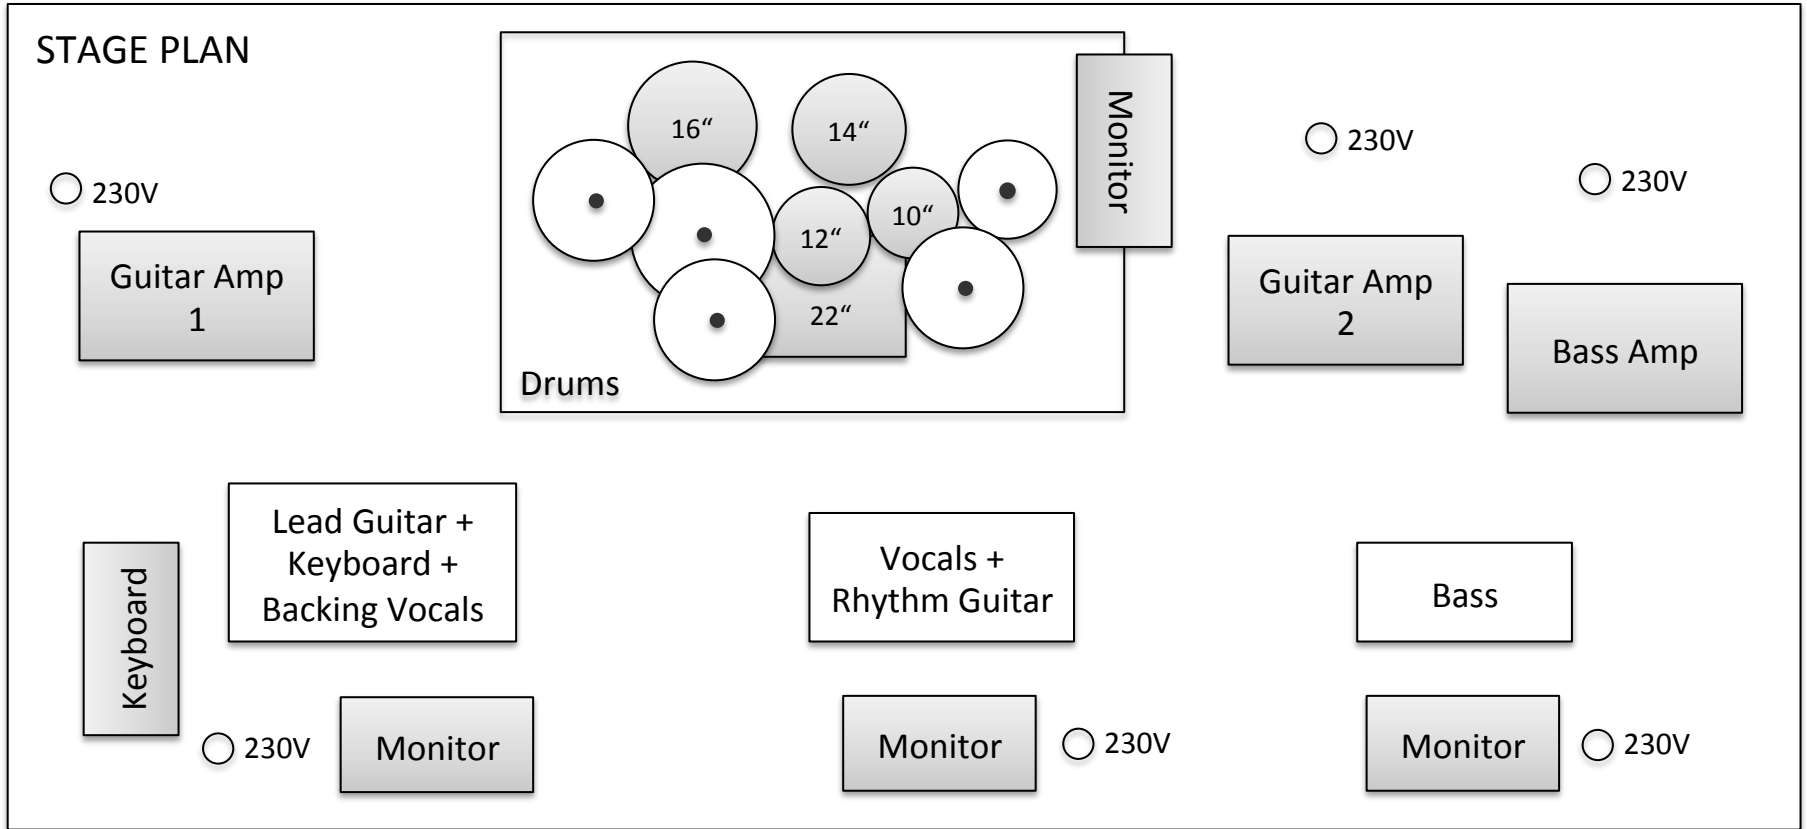

▶ TALKING MACHINE ▶

INPUT CHANNELS

1 Bass Drum - Mic	5 Floor Tom - Mic	9 Guitar 1 - Mic	13 Bass – DI
2 Snare - Mic	6 Hi-Hat - Mic	10 Guitar 2 – Mic	14 Keybaord – DI
3 High Tom - Mic	7 Overhead L - Mic	11 Vocals - Mic	
4 Mid Tom - Mic	8 Overhead R - Mic	12 Backing Vocals - Mic	