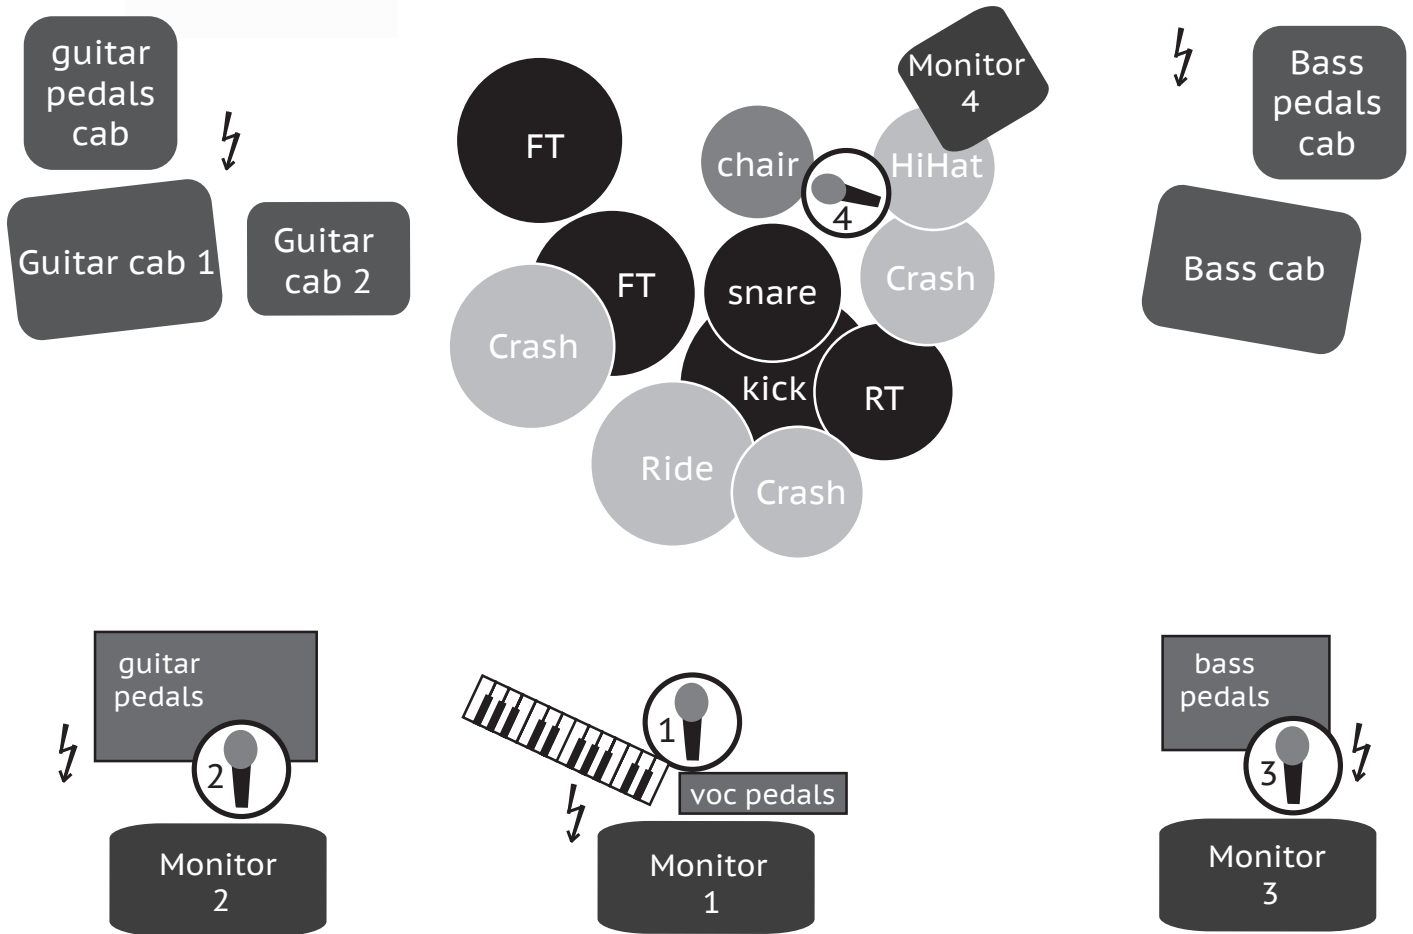

Technical Rider & Stageplan

Channel	Instrument	Microphone		Monitor
1	Yamaha Bassdrum	Shure Beta 52 / ...	x	
2	Yamaha Wood Snare	Shure SM57	x	
3	HiHat / CowBell	SM57 / ...	x	
4	Yamaha Tom	Shure SM57	x	
5 - 6	Yamaha Floortoms	Shure SM57 / MD421	x	
7 - 8	Overhead Mics	small condenser mics	x	
9	Ampeq Bass Cab	Electro Voice N/D868	✓	
11 - 12	Marshall 4x12 Cab	Sennheiser e609	✓	
13	Marshall 1x15 Cab	Shure SM7B	✓	
14 - 16	Vocals 2-4	Shure SM58	x	2 3 4
16 - 18	MD431 on BOSS RC300	Stereo Vocal	✓	1
19 - 20	Korg R3 on BOSS RC300	Stereo Synthesizer	✓	1