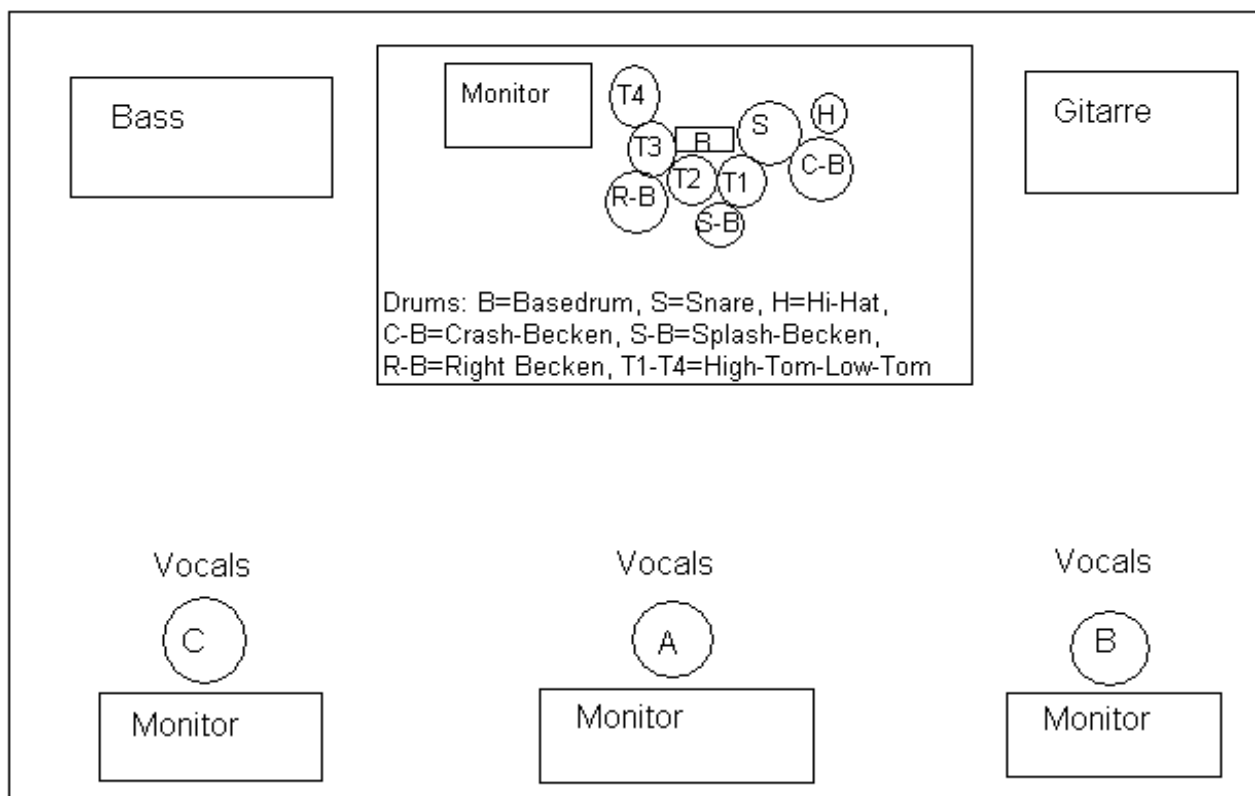

# Hatestore

– Stage/Techrider

| Kanal | Instrument      | Abnahme      | Bemerkung                   |
|-------|-----------------|--------------|-----------------------------|
| 1     | Bassdrum        | Mic          |                             |
| 2     | Snare           | Mic          |                             |
| 3     | High Tom        | Mic          |                             |
| 4     | Mid Tom         | Mic          |                             |
| 5     | Low Tom         | Mic          |                             |
| 6     | Becken L        | Overhead-Mic |                             |
| 7     | Becken R        | Overhead-Mic |                             |
| 8     | Bass            | Mic          |                             |
| 9     | Gitarre         | Mic          |                             |
| 11    | Vocals A (Lead) | Mic          | Funkmikro (nicht vorhanden) |
| 12    | Vocals B        | Mic          |                             |
| 13    | Vocals C        | Mic          |                             |