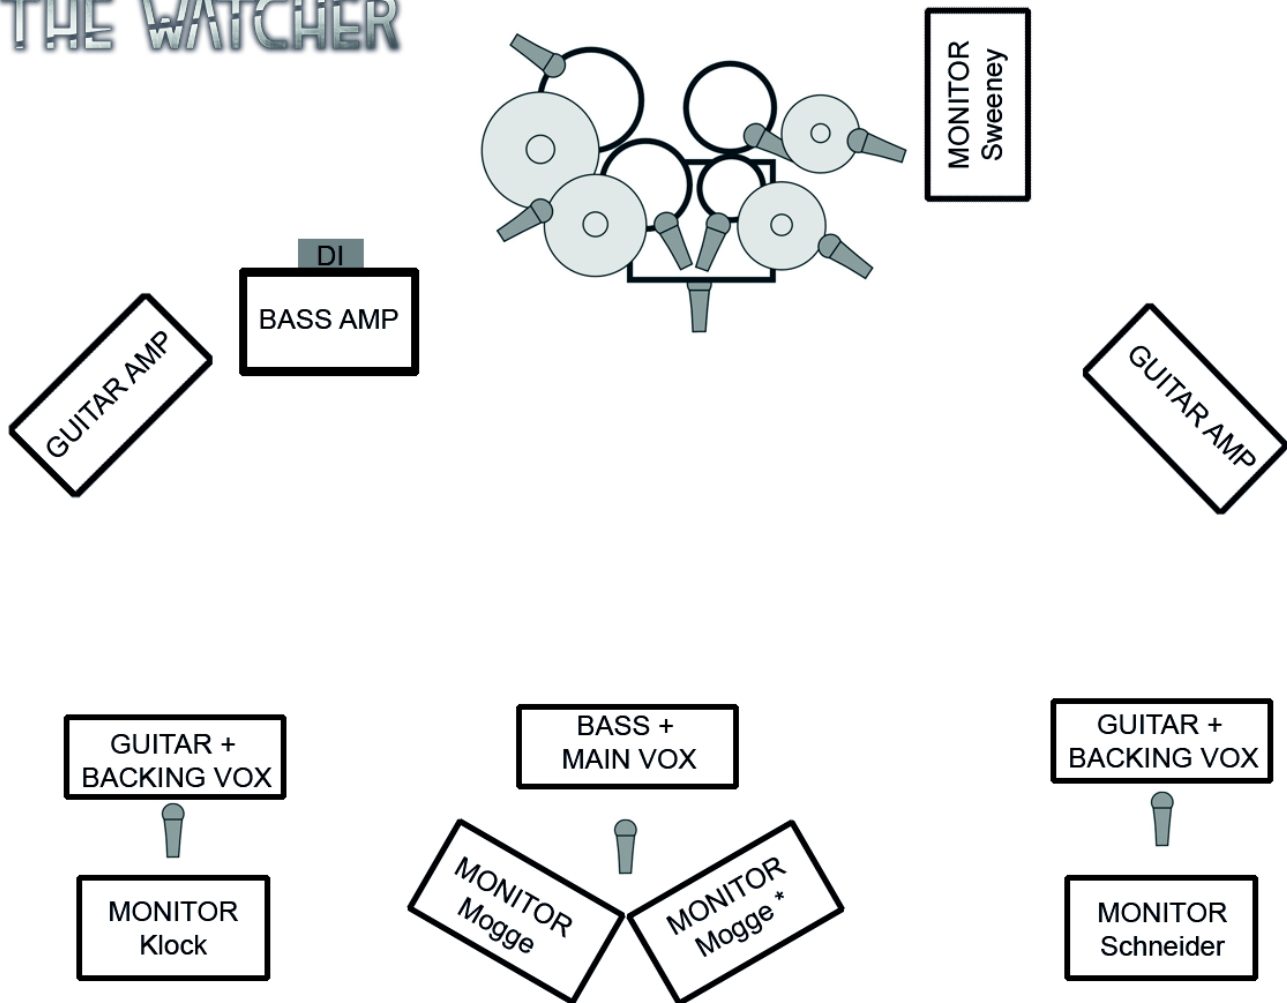

THE WATCHER

MONITORING

BANDMEMBER	MONITORING
Mario Mogge (bass, main vox)	<ul style="list-style-type: none"> • main vox (own vox) • both guitars
Sebastian Klock (guitar, backing Vox)	<ul style="list-style-type: none"> • backing vox Klock (own vox) • both guitars • main vox (Mogge)
Pascal Schneider (guitar, backing vox)	<ul style="list-style-type: none"> • both guitars • backing vox Schneider (own vox)
Martin Sweeney (drums)	<ul style="list-style-type: none"> • both guitars • all vox • bass

*two monitors just if possible

THE WATCHER c/o Mario Mogge, Am Preisterbach 14, 57271 Hilchenbach GERMANY

GEAR

BANDMEMBER	GEAR
Mario Mogge (bass, main vox)	<ul style="list-style-type: none">• fivestring bass (A-E-A-D-G)• Warwick Wamp 200• 4x10 cabinet• Shure SM58
Sebastian Klock (guitars, backing vox)	<ul style="list-style-type: none">• sixstring guitars (E-A-D-G-B-E)• Laney IRT60H Ironheart• 4x12 cabinet• Ibanez ES2 Echo Shifter analog delay
Pascal Schneider (guitar, backing vox)	<ul style="list-style-type: none">• sixstring guitars (E-A-D-G-B-E)• Peavey 6505+• 4x12 cabinet• Maxon OD-808 overdrive• BOSS GT-8
Martin Sweeney (drums)	<ul style="list-style-type: none">• Pearl Masters Custom• 20" bassdrum• 10"/12"/14"/15" toms• 13" Mapex Black Panther snare• HH/3x crash/1x ride/1x china