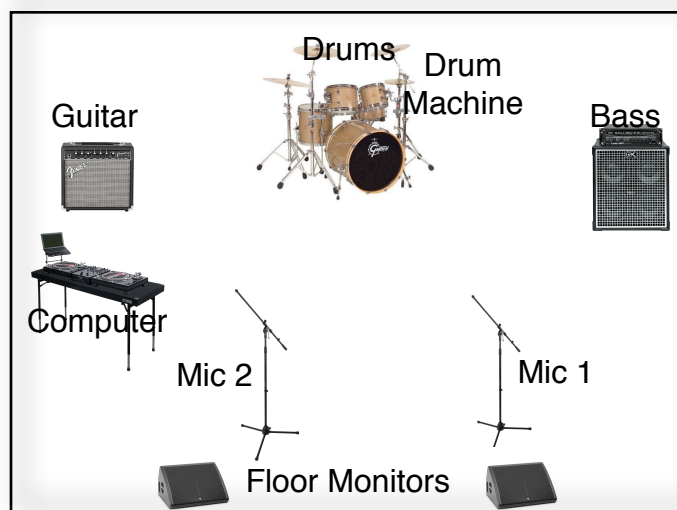

My Dun Duggiez Tech Rider

ON STAGE

Name	Plays	Amp	DI	Mics/Line In
Blaze	Lead Vox	NO	1	Prefer Cordless Mic*
Dre Knowledge	Lead Vox	NO	1	Prefer Cordless mic*
Pat Haze	Guitar	YES		XLR Guitar Mic
Simon Sayz	Bass	YES	1	XLR lineout Bass amp
Michi	Drums	NO	3	XLR 1 kick, 1 snare, 1 OH-(48v)
Michi	Drum Maschine*	NO	1	6.3 mm jack (D.I.) Mono
Blaze	Backing Tracks*	NO	1	XLR plug (D.I.)

STAGE SET UP

*** We will need a sub-mix in mono or stereo. Return either XLR or 6.3 mm jack.

*** Sub-mix to include - Kick, Snare, OH, Bass, Guitar, Drum Maschine, and Both Vocal Mics.

* Drum maschine is trigger from drums.