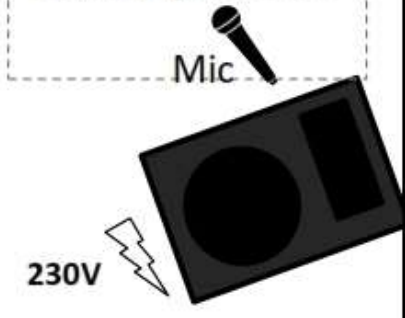

durch Band gestellt

- DRUMS**
- BD, Snare, High Hat, 3 Toms (2x Hanging, 1 Standing)
 - Cymbals: 2x Crash, 1x Ride, 1x Splash

Skip Track

Durch Veranstalter gestellt

E-Gitarre + Backing Vocals

E-Bass + Main Vocals

E-Gitarre + Backing Vocals

Kanäle: 3x Vocals, 2x E-Git. (mic'd), 1x Bass (mic or DI), Drums: BD, Snare, 3x Toms, 2xOH, 1x HH.

Monitore: bitte mind. 2 Monitorwege (1 Drums, 1 Front), gerne mehr! Vorne: Wedges, Drums: Line-Signal für In-Ears