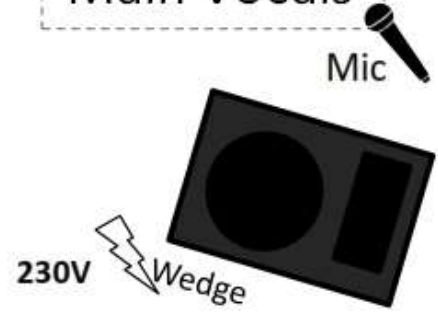

durch Band gestellt

- DRUMS**
- BD, Snare, High Hat, 3 Toms (2x Hanging, 1 Standing)
 - Cymbals: 2x Crash, 1x Ride, 1x Splash

Skip Track

Durch Veranstalter gestellt

E-Gitarre + Backing Vocals

E-Bass + Main Vocals