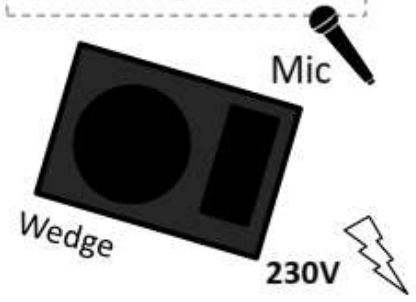

durch Band gestellt

- DRUMS**
- BD, Snare, High Hat, 3 Toms (2x Hanging, 1 Standing)
 - Cymbals: 2x Crash, 1x Ride, 1x Splash

Skip Track

Durch Veranstalter gestellt

E-Gitarre + Backing Vocals

E-Bass + Main Vocals

E-Gitarre + Backing Vocals

Kanäle: 3x Vocals, 2x E-Git. (mic'd), 1x Bass (mic or DI), Drums: BD, Snare, 3x Toms, 2xOH, 1x HH.

Monitore: bitte mind. 2 Monitorwege (1 Drums, 1 Front), gerne mehr! Vorne: Wedges, Drums: Line-Signal für In-Ears