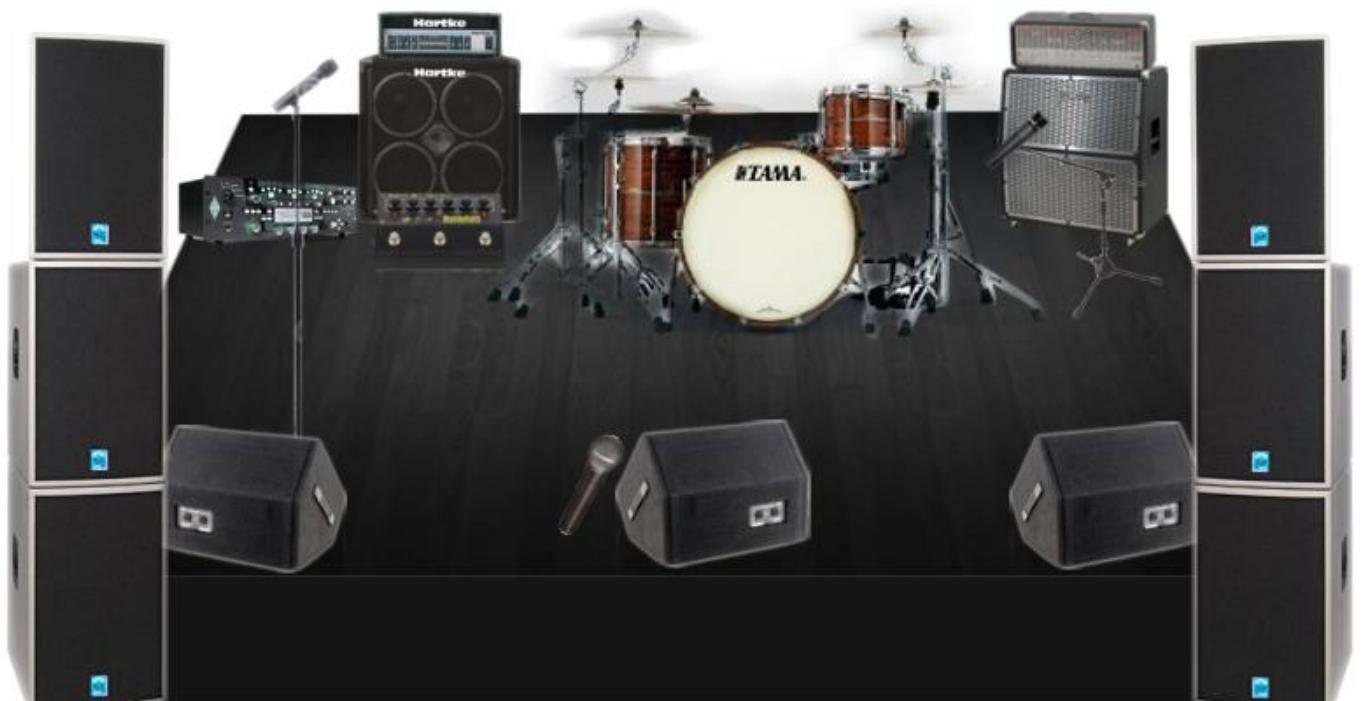

# BLUETHECK PACKAGE

Technical Rider

<b>Drums</b>	1x Snare 1x Tom Tom 1x Floor Tom 1x Hi Hat several cymbals 1x Samplepad (Out: 6,3mm jack)
<b>Guitar Lead</b>	1x Mic (preferred: Shure SM57)
<b>Guitar Rhythm</b>	1x Direct Out (Mono Kemper Amp)
<b>Bass</b>	1x Direct Out (DI SansAmp)
<b>Vocals</b>	1x Lead (no stand, preferred: Shure SM58) 1x Backing (with stand, preferred: Shure SM58)