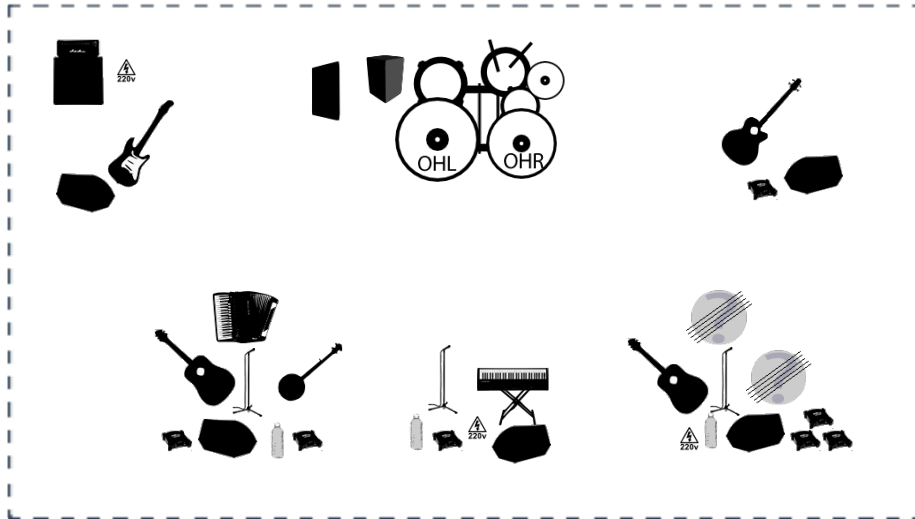

Master Mint (All Instruments)

Channels List

| | Instrument | Microphone | Effects (optional) | Comments |
|----|----------------------------|--------------------|--------------------|------------------------------|
| 1 | Bass Drum | Shure Beta52 | | |
| 2 | Snare Drum | Shure SM57 | | |
| 3 | Tom | Sennheiser MD421 | | |
| 4 | Floor tom | Sennheiser MD421 | | |
| 5 | Hi-hat | Shure SM81 | | |
| 6 | Crash | Otro (especificar) | | |
| 7 | Ride | Otro (especificar) | | |
| 8 | OHR | Oktava MK12 | | |
| 9 | OHL | Oktava MK12 | | |
| 10 | Cajon | Otro (especificar) | | |
| 11 | Acoustic Bass | DI - Línea | | Fender Acoustic |
| 12 | Accordion | Shure SM57 | | |
| 13 | Acoustic guitar | DI - Línea | | 12 String |
| 14 | Acoustic guitar | DI - Línea | | Maton Acoustic |
| 15 | Banjo | DI - Línea | | (Piezo) DI |
| 16 | strings custom | DI - Línea | | Gretsch Mandoline (Piezo) DI |
| 17 | strings custom | DI - Línea | | Irish Bouzouki (Piezo) DI |
| 18 | Keys | DI - Línea | | |
| 19 | Amplifier (head + cabinet) | Shure SM57 | | |
| 20 | Electric guitar | Shure SM57 | | Fender Stratocaster |
| 21 | Vocals | Shure SM58 | | Max Vox |
| 22 | Vocals | Shure SM58 | | Lucy Vox |
| 23 | Vocals | Shure SM58 | | Robin Vox |