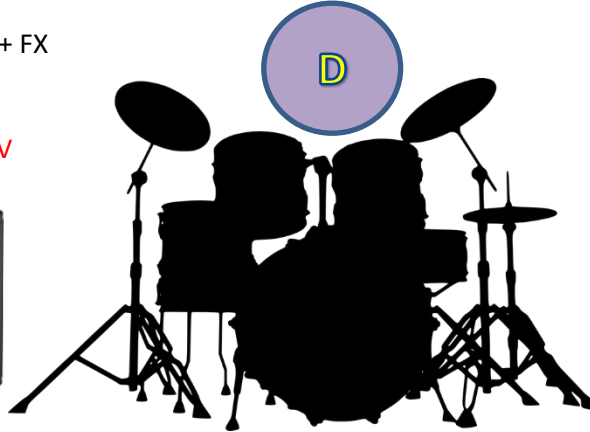

Stagerider Dagger in Hand

Rhythm Guitar:

Peavey 6505 Head + FX
4x12 Cab
2x Power Supply 230 V

Bass:

Fender Rumble Head + FX
4x10 Cab
XLR DI Out
2x Power Supply 230 V

Lead Guitar:

Peavey 6505 Head
4x12 Cab
1x Power Supply 230 V

Drums:

Snare, Bass, 2 Toms
Hi Hat, Ride
2 x Crash
Splash, China

Vocs

Vocals:

1x Audix OM7
1 x Monitor

Pedalboard

1x Power Supply 230 V
1 x Mic Stand
1 x Monitor

1 x Mic Stand
1 x Monitor