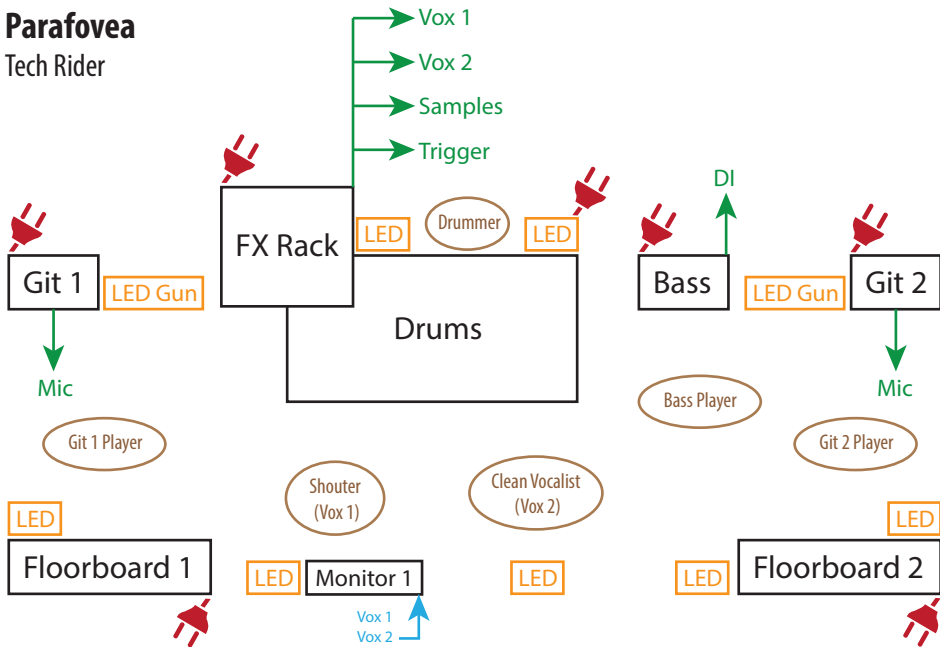

Parafovea

Tech Rider

Members:

Vince: Vox 1, Shouts
Mico: Vox 2, clean
Dominik: Git 1
Eike: Git 2
Anni: Bass
Ramon: Drums

More Info:

- using own in-ear monitoring (except Vox 1)
- trigger signal to be added to miked bassdrum signal