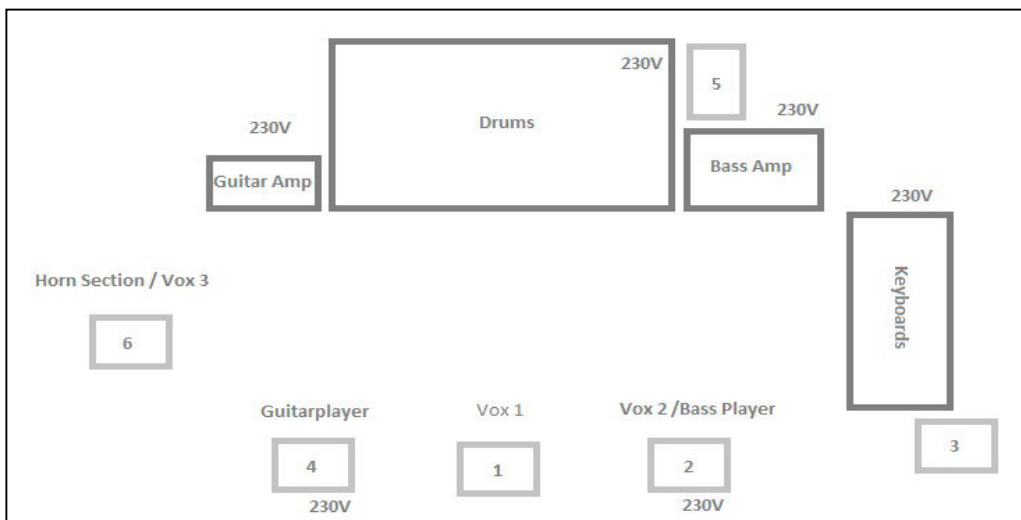

SocietyBe - Technical Rider						
Instrument	Mic	!!!	Monitoring	Vari1	Vari2	Vari3
Bassdrum	Audix D6	closed Drumhead			x	x
Snare	e604		Way 5 mind. 1x15"		x	x
HiHat	NT5				x	x
Tom1	e604				x	x
Tom2	e604				x	x
Overhead L	NT5				x	x
Overhead R	NT5				x	x
Drum-Pad	DI				x	x
Bass	DI Amp				like Vox2	x
Guitar	e906		Way 4 mind. 1x12"		x	x
Keyboards	2xDI		Way 3 mind. 1x12"		x	x
Trumpet	Sm 57		Way 6 mind. 1x12"			x
Alt Sax	RE20					x
Bari Sax	RE20					x
Trombone	MD421					x
CD-Player	2xDI		like Vox1&2	x		
Vox1	ew345		Way 1 mind. 1x12"	x	x	x
Vox2	e945		Way 2 mind. 1x12"	x	x	x
Vox3	e945		Way 6 mind. 1x12"		x	x