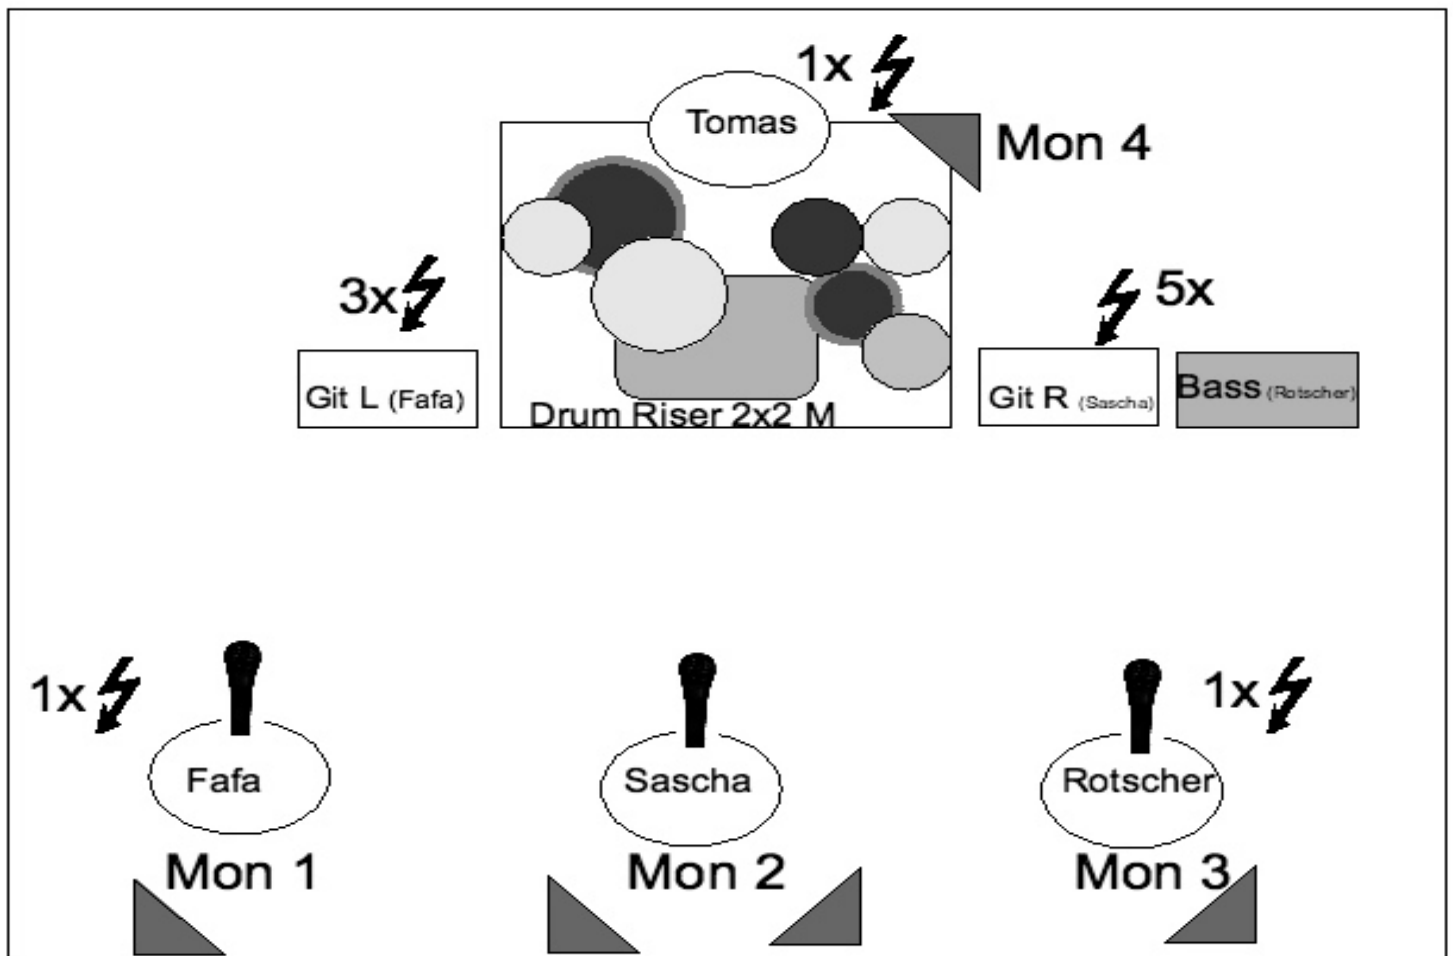

THE BOX FOX | TECHNICAL INFORMATIONS

CHANAL LIST

Chanel	Instr.	Insert	Routing	Notes
1	Kick	Comp/Gate	Grp 1/2	
2	Snare Top	Comp/Gate	Grp 1/2	
3	Snare Bot	Comp/Gate	Grp 1/2	
4	Hi Hat		Grp 1/2	
5	Rack Tom	Gate	Grp 1/2	
6	Floor Tom	Gate	Grp 1/2	
7	OH L		Grp 1/2	
8	OH R		Grp 1/2	
9	Bass (DI)	(Comp)	L/R	
10	Git L (Fafa)		L/R	
11	Git R (Sascha)		L/R	
12	Voc L (Fafa)	Comp (Grp)	Grp 3/4	
13	Voc C (Sascha)	Comp	L/R	
14	Voc R (Rotscher)	Comp (Grp)	Grp 3/4	
15	FX 1			Rev
16	FX 2			Delay

STAGE PLOT

EUER HAUSTECHNIKER KANN SICH GERNE IM VORFELD MIT UNS IN VERBINDUNG SETZEN. UNSER TECHNIKBEAUFTRAGTER:
SASCHA 0176 320 63 222