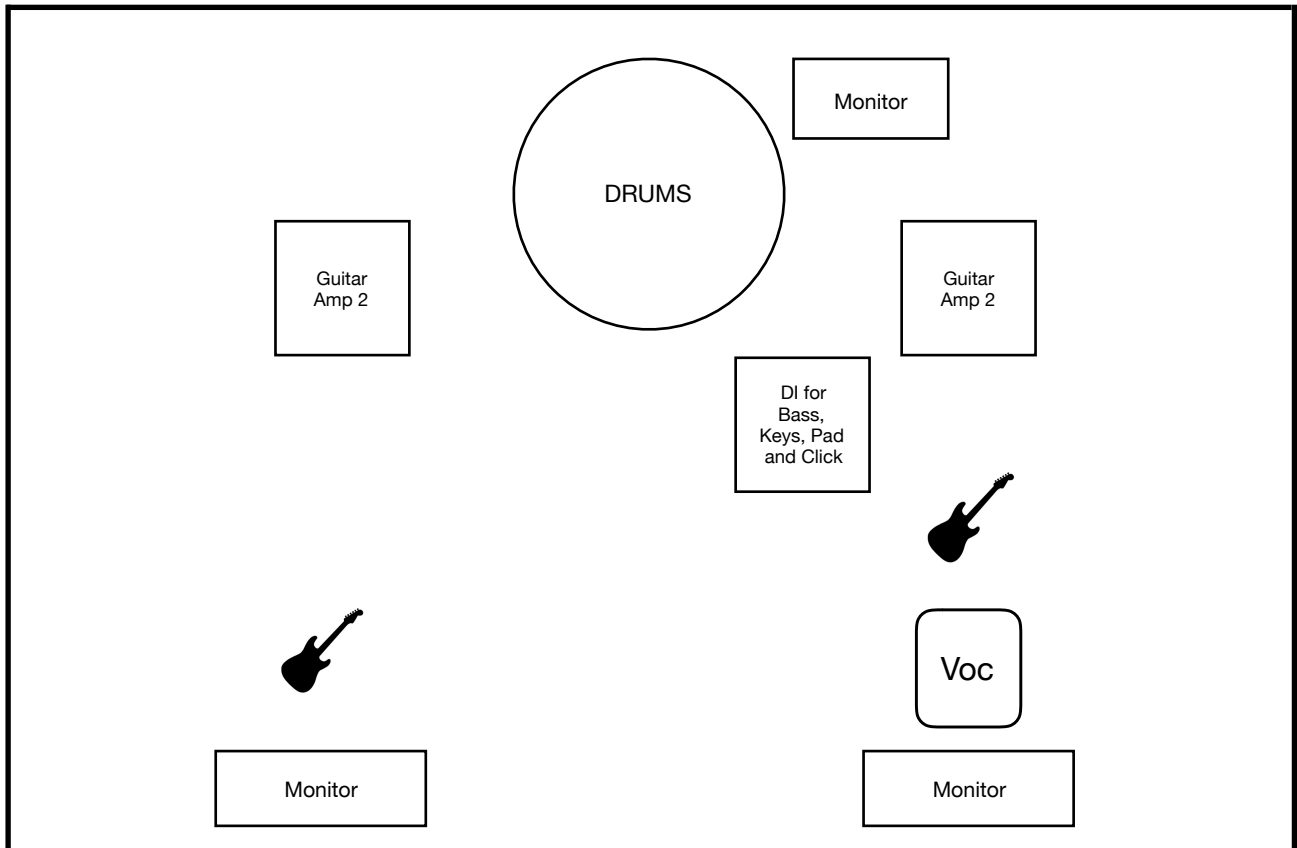

WEINHARDT

Technical-Rider

Thank your for helping us out! We promise a great show and look forward to working with you!
Below you'll find our stage plan.

FOH

Instrument	Mic	Position
Vocals	1 x Sennheiser e945	Center
Backing Track	1 x DI (Mono) - Click 1 x DI (Mono) - Bass 1 x DI (Stereo) - Keyboard 1 x DI (Mono) - Drum Pad	Center
Guitars	2 x Shure SM57	Stage Left / Right
Drums (Lefty)	1 x Bass Drum 1 x Snare 3 x Toms 2 x Overhead	Center