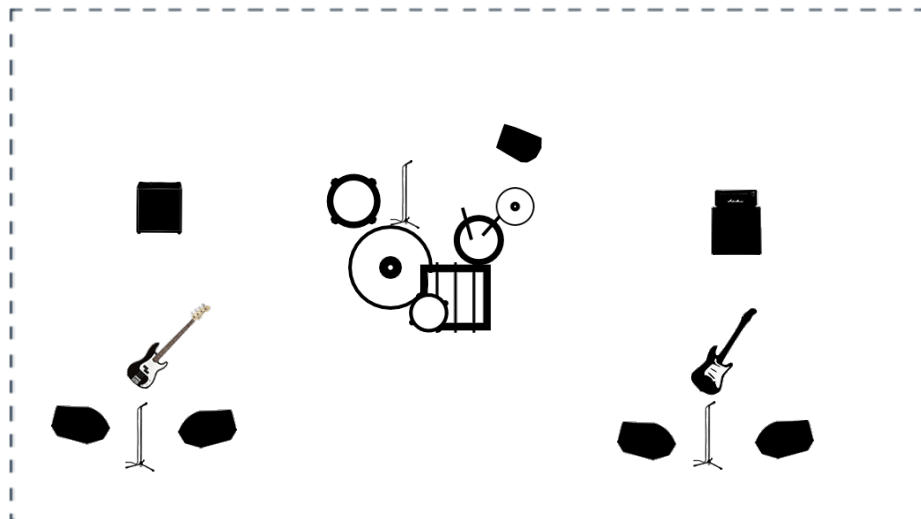

Simon Henderosn Trio

Channels List

	Instrument	Microphone	Effects (optional)	Comments
1	Bass	Sennheiser E906		
2	Amplifier (head + cabinet) (Left and Right)	Shure SM57	Chorus, Drive & Delay	
3	Electric guitar	Shure SM57		
4	Amplifier (Bass)	Shure Beta52		
5	Ride	AKG C414		
6	Floor tom	Shure SM57		
7	Snare Drum	Shure SM57		
8	Hi-hat	Shure SM57		
9	Bass Drum	Shure Beta52		
10	Tom	Sennheiser E604		
11	Vocals	Shure SM58		
12	Vocals	Shure SM58		
13	Vocals	Shure SM58		