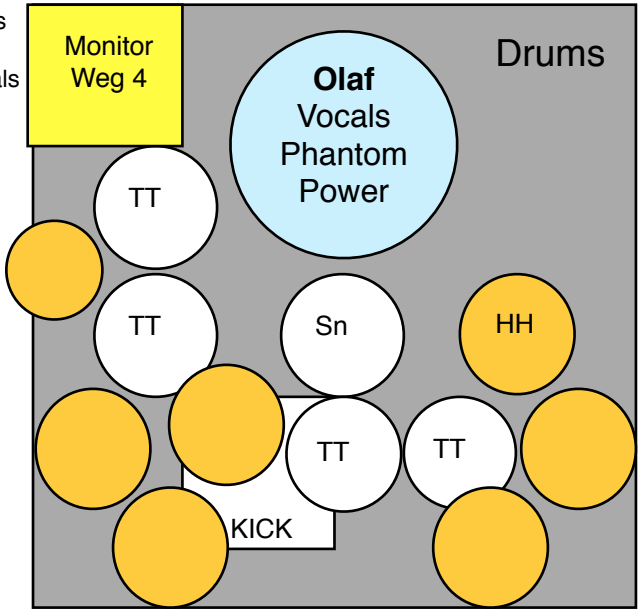

**Tim**  
Gitarren Amp  
Engl  
70W 4x12

- Lead Vocals
- Olaf Vocals
- Martin Vocals
- Bass
- Guitar
- Kick

**Martin**  
Bass Amp  
Mesa Boogie  
400W 4x10,1x15

**Tim**  
Guitar  
Vocals

**Sandra**  
Lead  
Vocals  
wireless

**Martin**  
Bass  
Vocals

**Monitor Weg 3**  
-Lead Vocals  
-Tim Vocals  
-Guitar  
-Bass  
-Kick

**Monitor Weg 2**  
-Lead Vocals

**Monitor Weg 1**  
-Lead Vocals  
-Martin Vocals  
-Bass  
-Guitar  
-Kick