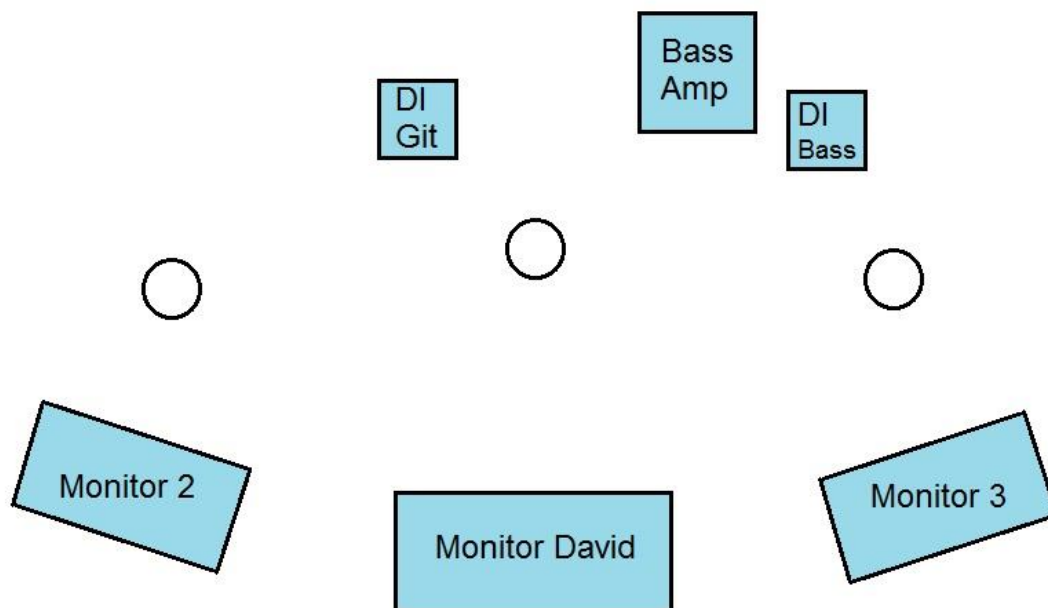

Technical Rider: David Spencer Trio

Line-Up:

David Spencer (guitar, vocals)

Anaïs Morel (backing vocals)

Andreas Tassew (bass, backing vocals)

Stage:

Signal sources:

Vocals 3x dynamic mic with cable and stand

Guitar 1x active DI box

Bass 1x active DI box

3 monitors with independent mixes / 3 Monitorwege mit unabhängigem Mix

!!!Technician, PA system incl. monitors, microphones, mixer, stands and DIs with adequate cable connection have to be provided by the organizer!!!

!!!Techniker, PA System inkl. Monitore, Mikrophone, Mischpult, Stative und DI-Boxen mit notwendigen Kabelstrecken werden vom Veranstalter gestellt!!!