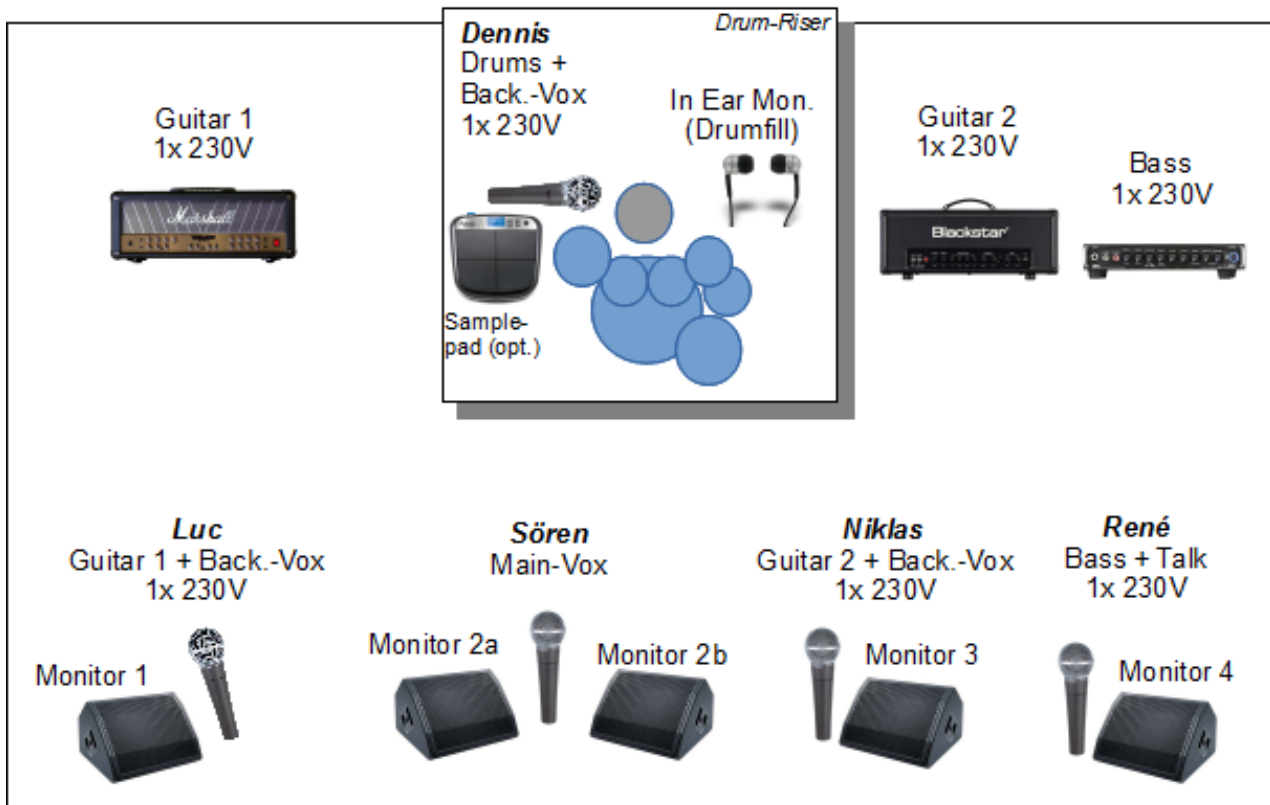

### Notes

- The technical rider is part of the contract.
- We need 7x 230V/50Hz-powerstrips (3 connections per powerstrip). 3x on front for our floorboards and 4x on back for amplifiers
- Drummer needs 1x 6,3mm mono-jack for headphone-amp as monitoring near his seat
- (Optional:) Drummer has a Sample-Pad with 2x 6,3mm mono-jacks as output
- Please make sure that the guitar-cabinets are placed upon some kind of cases – beer-cases, rack cases, anything that is stable enough to carry about 50+ kg and does not have any rolls. If full-stacks are used, this point can be ignored.
- The PA-system should be sized for the event and the amount of audience and capable to transfer loud rock-music. Please no DIY-systems!

### Input-Settings

	Channel	Input	Mic	FX	Notes
DRUMS	1	Bassdrum	Beta52		Dennis
	2	Snare	SM57		Dennis
	3	HiHat	Condenser		Dennis
	4	Tom Hi	e604	Gate	Dennis
	5	Tom Mid	e604	Gate	Dennis
	6	Tom Low	e604	Gate	Dennis
	7	Overhead L	Condenser	Compressor	Dennis
	8	Overhead R	Condenser	Compressor	Dennis
	9	Bass	Direct Injection (DI-Out)	Compressor	René
GUITAR	10	Guitar 1	e906		Luc
	11	Guitar 2	e906		Niklas
VOX	12	Vox Center / Main	Shure SM58	Compressor	Sören
	13	Vox L	Shure SM58	Compressor	Luc
	14	Vox R	Shure SM58	Compressor	Niklas
	15	Vox Talk	Shure SM58	Compressor	René
	16	Vox Drum	Shure SM58	Compressor	Dennis
SAMPLE	17	Samplepad L (opt.)			Dennis
	18	Samplepad R (opt.)			Dennis
	19				
	20				